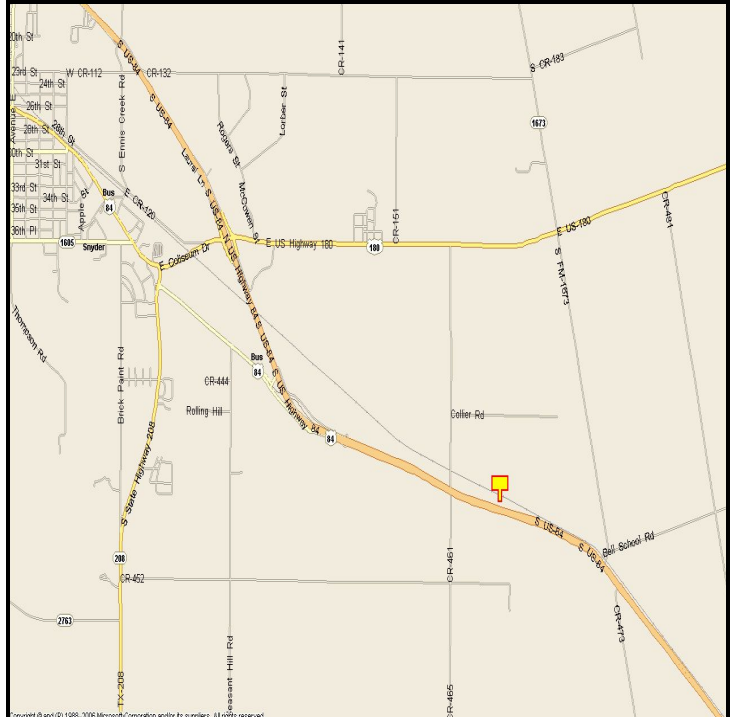

PANEL ID:

TSC-9A (Left)
TSC-9B (Right)

For More Information, Please Call

877.583.3801

E-mail - sales@lookoutdoor.biz