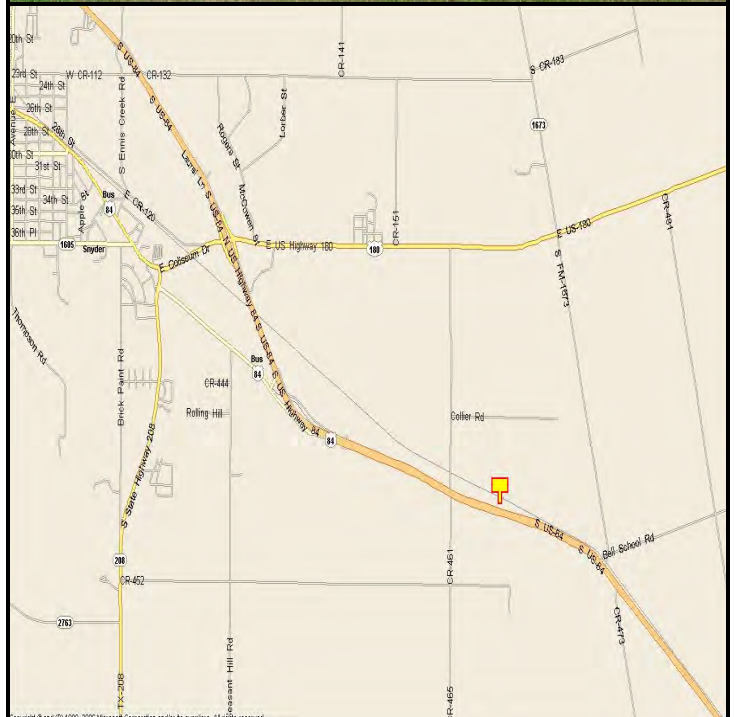

PANEL ID:

TSC-9A (Left)
TSC-9B (Right)

For More Information, Please Call

877.583.3801

E-mail - sales@lookoutdoor.biz