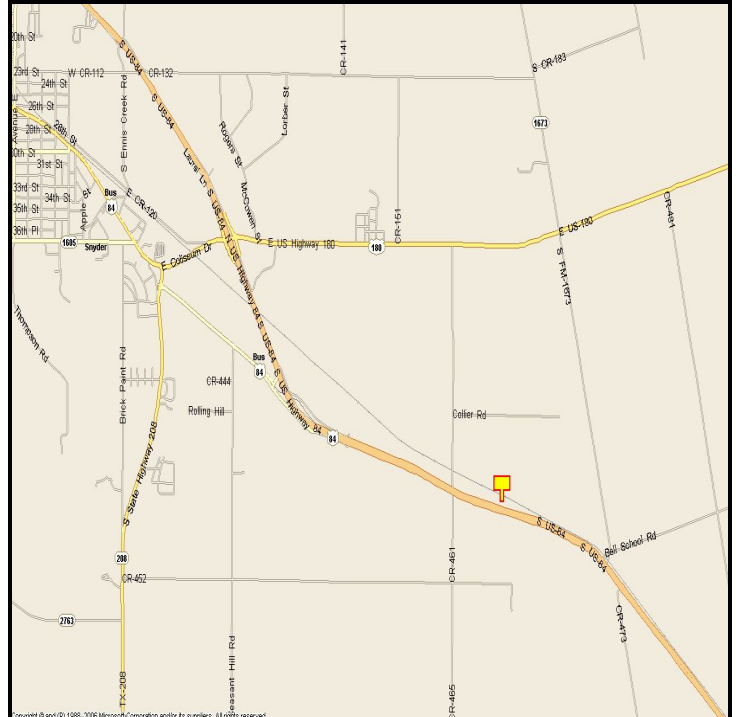

SNYDER, SCURRY COUNTY, TEXAS

MARKET:

Everyone in Snyder knows how important U.S. 84 is to business. Get your name out there on this great billboard.....in lights for nearly 10,000 vehicles every 24 hours!

LOCATION:

0.5 miles Southeast of Co Road 461
(3 minutes South of Snyder)

HIGHWAY:

84

ORIENTATION:

Side of Pavement - North
For Traffic - West bound

FACE:

Position - Right Read
Size - 8' H x 28' W
Illuminated - Yes

TERM:

12, 24 & 36 Months

GPS:

Latitude: 32.6819
Longitude: -100.8256

WEEKLY IMPRESSIONS:

65,000

PANEL ID:

TSC-8