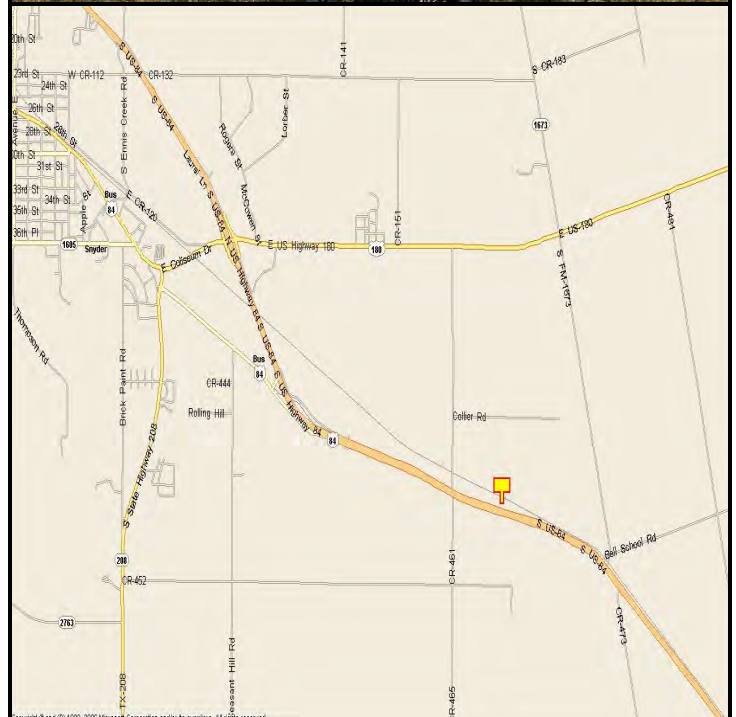

PANEL ID:

TSC-8

For More Information, Please Call
877.583.3801

E-mail - sales@lookoutdoor.biz