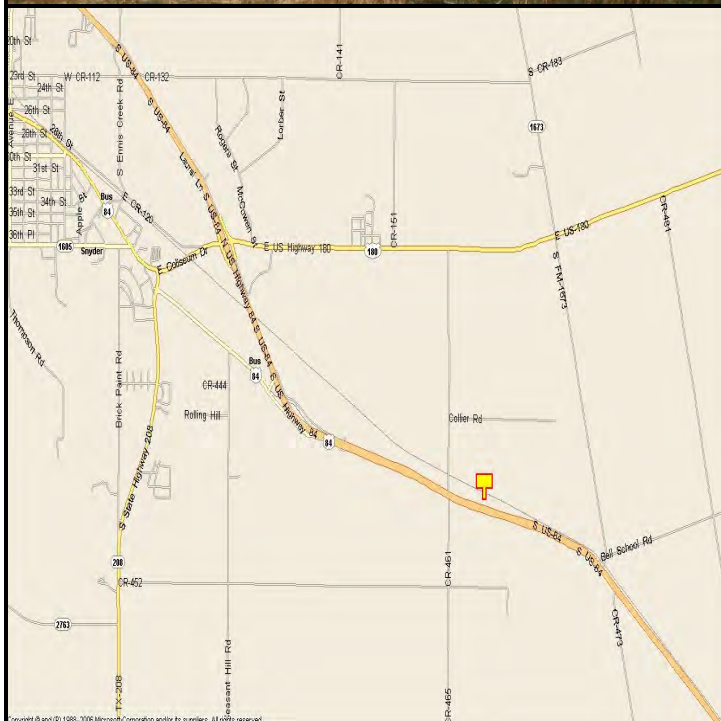

**SNYDER, SCURRY COUNTY, TEXAS**

**MARKET:**

A large and very visible billboard for those Abilene to Lubbock travelers that just can't miss giving directions for you!

**LOCATION:**

3.2 miles South of U.S. 180

**HIGHWAY:**

84

**ORIENTATION:**

Side of Pavement - East  
For Traffic - Northbound

**FACE:**

Position - Right Read  
Size - 8' H x 32' W  
Illuminated - Yes

**TERM:**

12, 24 & 36 Months

**GPS:**

Latitude: 32.6821  
Longitude: -100.8270

**WEEKLY IMPRESSIONS:**

65,000

**PANEL ID:**

TSC-7

For More Information, Please Call

877.583.3801