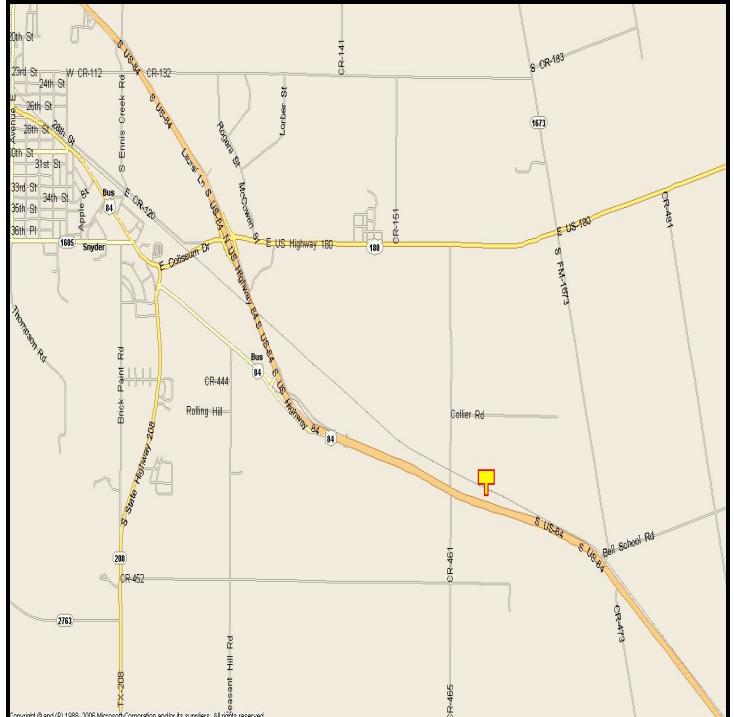

PANEL ID:

TSC-7

For More Information, Please Call

877.583.3801

E-mail - sales@lookoutdoor.biz