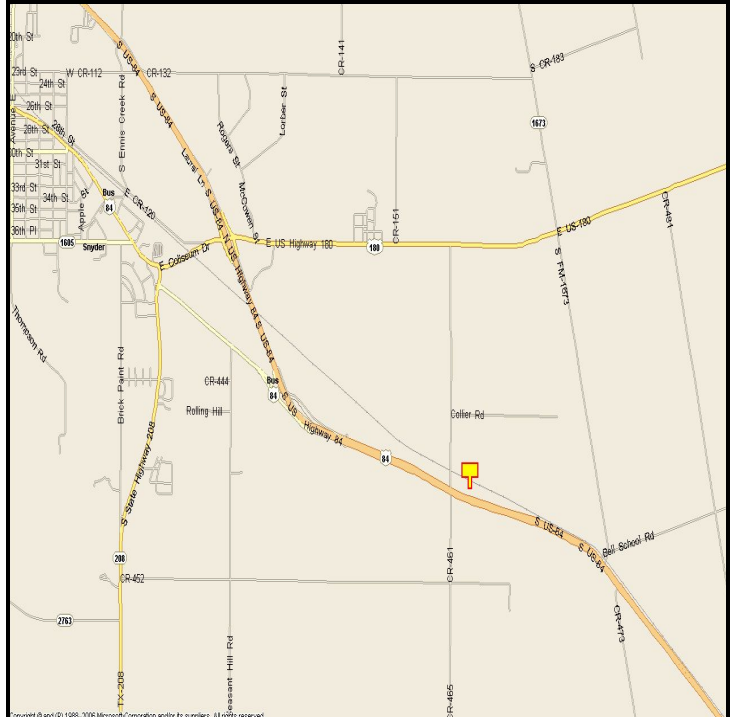

**SNYDER, SCURRY COUNTY, TEXAS**

**MARKET:**

Talk about gaining critical exposure to thousands of travelers each day along U.S. 84 for not much money!  
This billboard is it!

**LOCATION:**

2.75 miles South of U.S. 180

**HIGHWAY:**

84

**ORIENTATION:**

Side of Pavement - East  
For Traffic - Northbound

**FACE:**

Position - Right Read  
Size - 16' H x 8' W  
Illuminated - Yes

**TERM:**

12, 24 & 36 Months

**GPS:**

Latitude: 32.6829  
Longitude: -100.8309

**WEEKLY IMPRESSIONS:**

65,000

**PANEL ID:**

TSC-6

For More Information, Please Call

877.583.3801