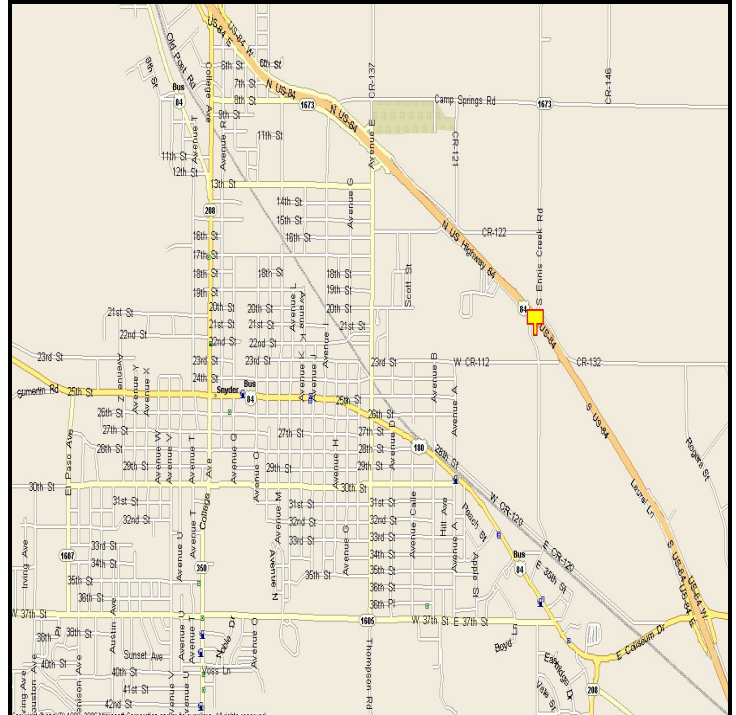

PANEL ID:

TSC-5B

For More Information, Please Call

877.583.3801

E-mail - sales@lookoutdoor.biz