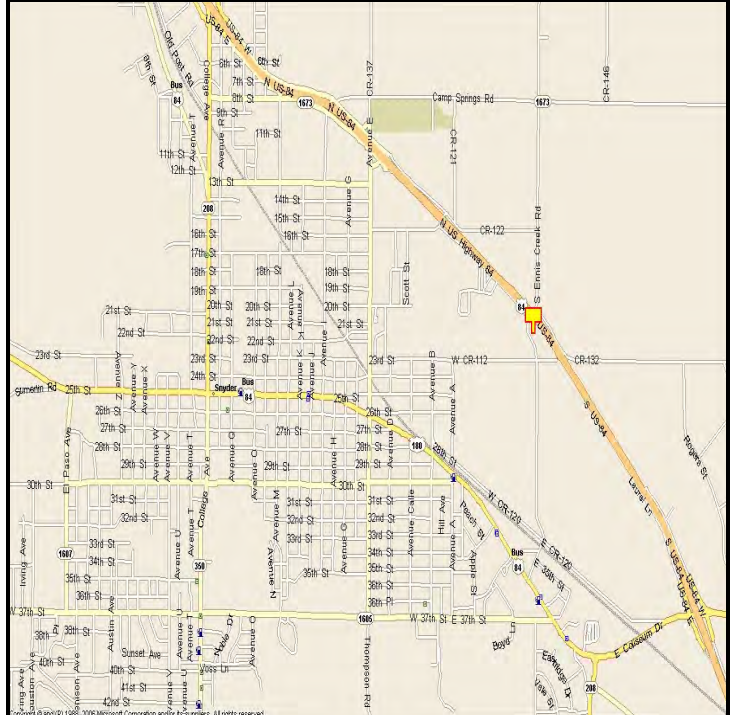

SNYDER, SCURRY COUNTY, TEXAS

MARKET:

Located half way through Snyder, this billboard is perfect for tons of local traffic daily and 1,000's of travelers through town!

LOCATION:

0.1 mile South of Ennis Creek Road

HIGHWAY:

84

ORIENTATION:

Side of Pavement - West
For Traffic - Northbound

FACE:

Position - Cross Read
Size - 10' H x 28' W
Illuminated - Yes

TERM:

12, 24 & 36 Months

GPS:

Latitude: 32.7207
Longitude: -100.8845

WEEKLY IMPRESSIONS:

70,000

PANEL ID:

TSC-5B

For More Information, Please Call

877.583.3801