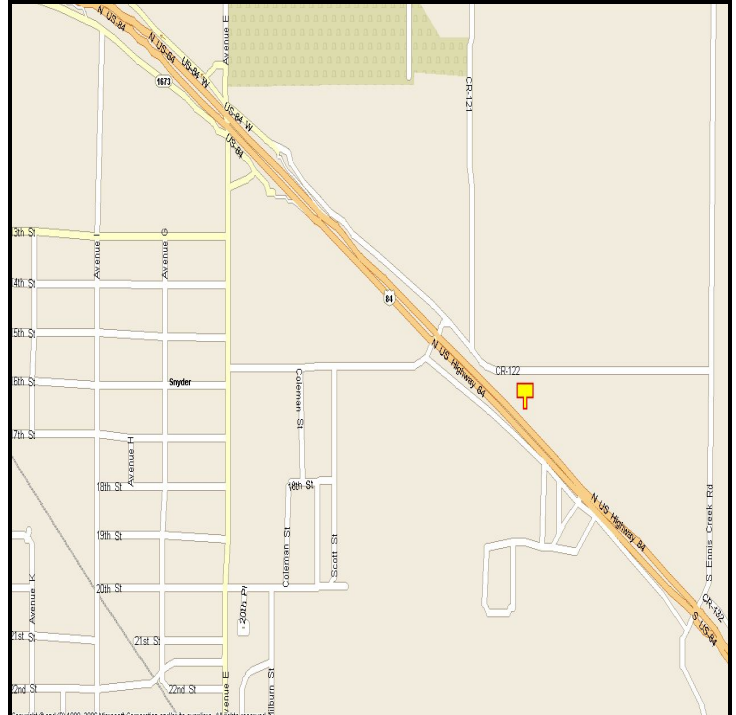

LOCATION:

0.4 miles North of Ennis Creek Road

HIGHWAY:

84

ORIENTATION:

Side of Pavement - East
For Traffic - Southbound

FACE:

Position - Cross Read
Size - 16' H x 8' W
Illuminated - No

TERM:

12, 24 & 36 Months

GPS:

Latitude: 32.7248
Longitude: -100.8894

WEEKLY IMPRESSIONS:

70,000

PANEL ID:

TSC-4B