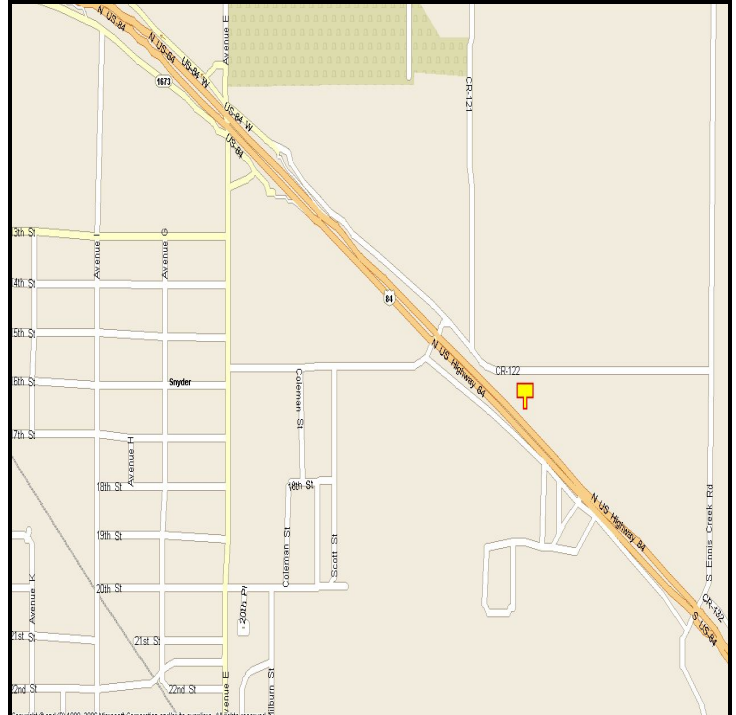

**LOCATION:**

0.4 miles North of Ennis Creek Road

**HIGHWAY:**

84

**ORIENTATION:**

Side of Pavement - East  
For Traffic - Southbound

**FACE:**

Position - Cross Read  
Size - 16' H x 8' W  
Illuminated - No

**TERM:**

12, 24 & 36 Months

**GPS:**

Latitude: 32.7248  
Longitude: -100.8894

**WEEKLY IMPRESSIONS:**

70,000

**PANEL ID:**

TSC-4B