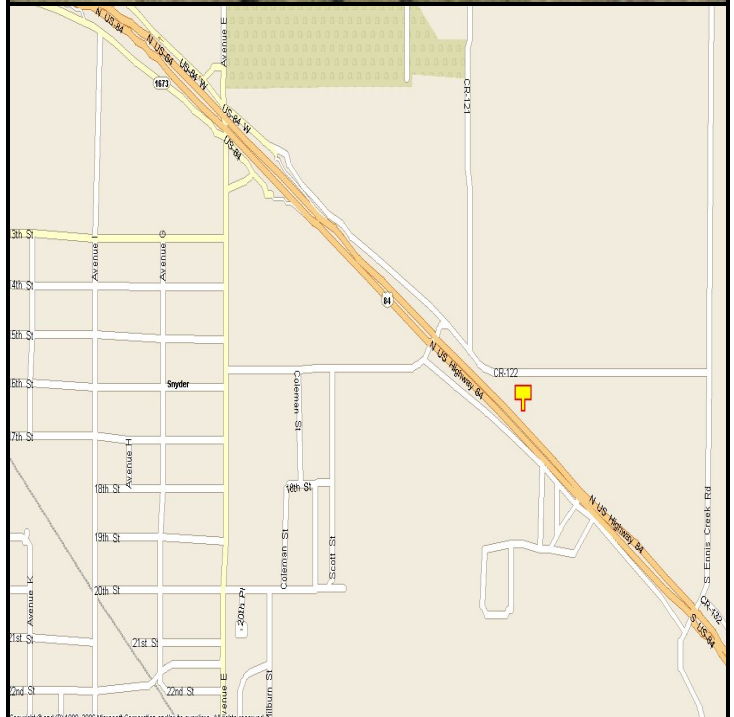

LOCATION:

0.4 miles North of Ennis Creek Road

HIGHWAY:

84

ORIENTATION:

Side of Pavement - East
For Traffic - Northbound

FACE:

Position - Right Read
Size - 16' H x 8' W
Illuminated - No

TERM:

12, 24 & 36 Months

GPS:

Latitude: 32.7248
Longitude: -100.8894

WEEKLY IMPRESSIONS:

70,000

PANEL ID:

TSC-4A