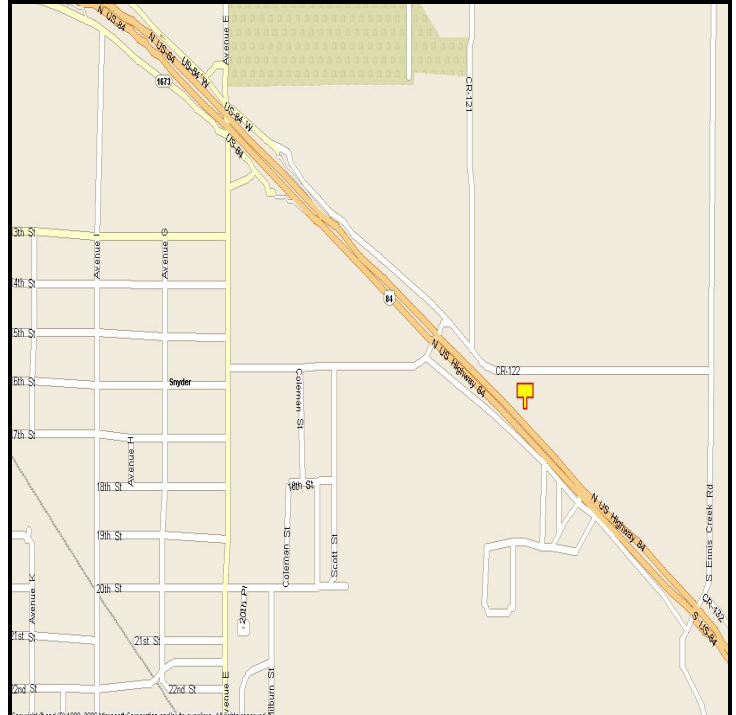

LOCATION:

0.4 miles North of Ennis Creek Road

HIGHWAY:

84

ORIENTATION:

Side of Pavement - East
For Traffic - Northbound

FACE:

Position - Right Read
Size - 16' H x 8' W
Illuminated - No

TERM:

12, 24 & 36 Months

GPS:

Latitude: 32.7248
Longitude: -100.8894

WEEKLY IMPRESSIONS:

70,000

PANEL ID:

TSC-4A