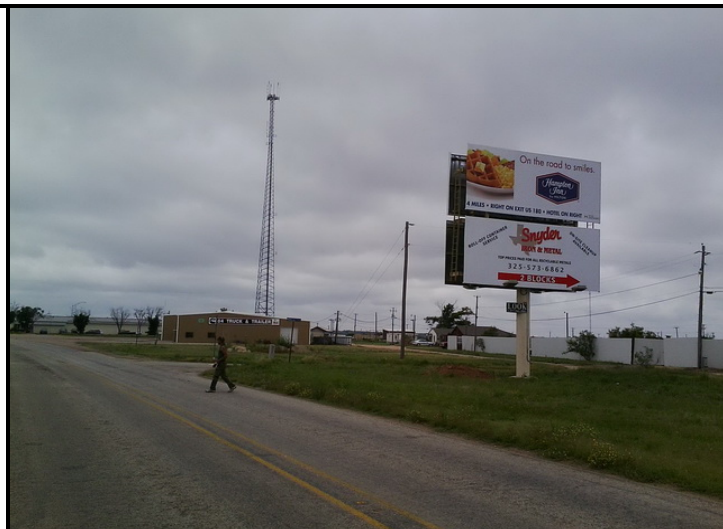

PANEL ID:

TSC-23A (Top)
TSC-23B (Bottom)

For More Information, Please Call

877.583.3801

E-mail - sales@lookoutdoor.biz