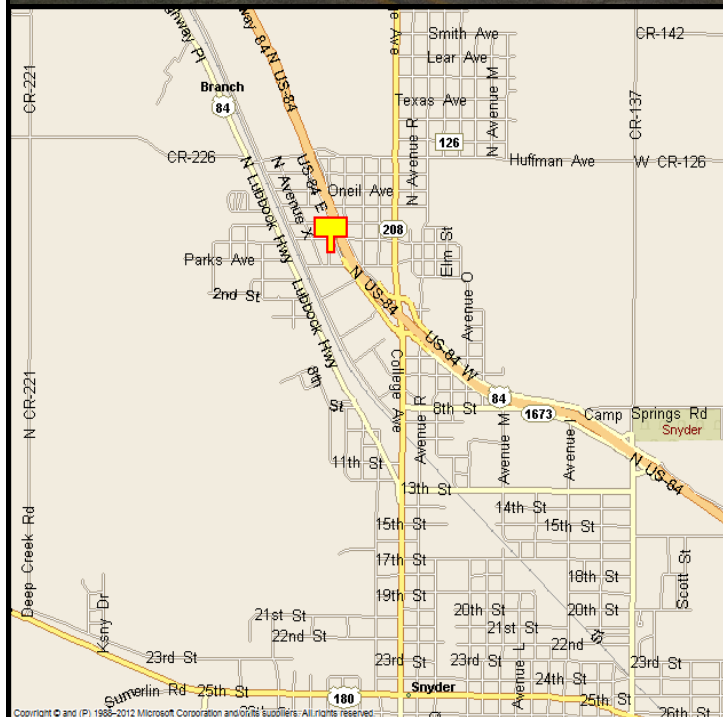

PANEL ID:

TSC-23A (Top)
TSC-23B (Bottom)

For More Information, Please Call

877.583.3801

E-mail - sales@lookoutdoor.biz