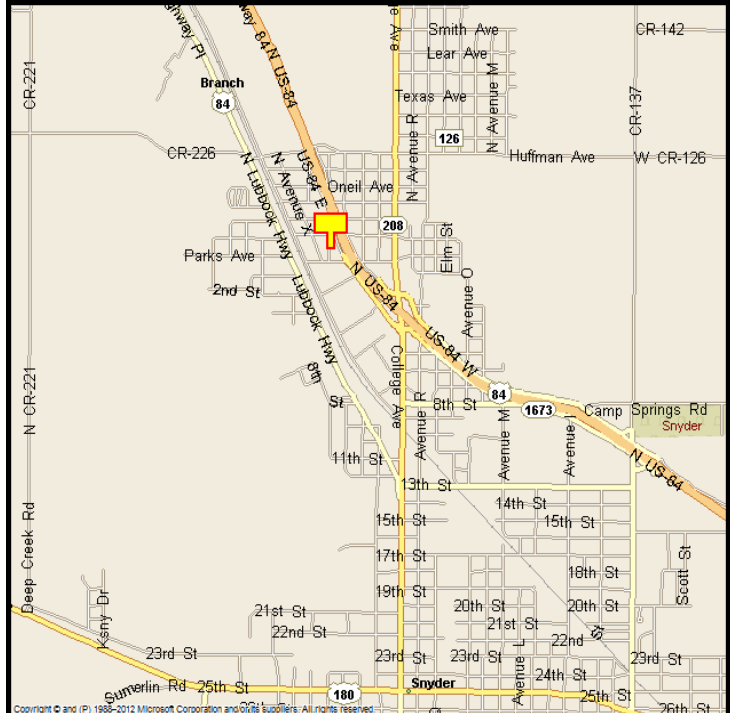

PANEL ID:

TSC-23A (Top)
TSC-23B (Bottom)

For More Information, Please Call

877.583.3801

E-mail - sales@lookoutdoor.biz