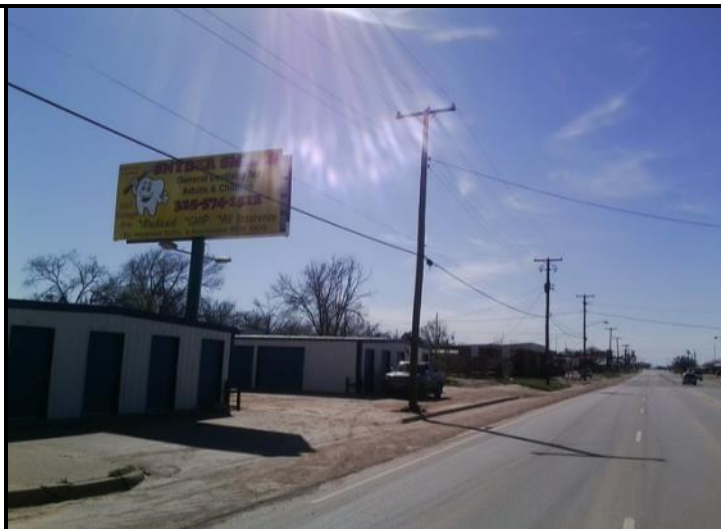

LOCATION:

SW corner of 25th Street & Avenue W

HIGHWAY/STREET:

180 (25th Street)

ORIENTATION:

Side of Pavement - South
For Traffic - Westbound

FACE:

Position - Cross Read
Size - 10' H x 24' W
Illuminated - Yes

TERM:

12, 24 & 36 Months

GPS:

Latitude: 32.7171
Longitude: -100.9242

WEEKLY IMPRESSIONS:

45,000

PANEL ID:

TSC-21B