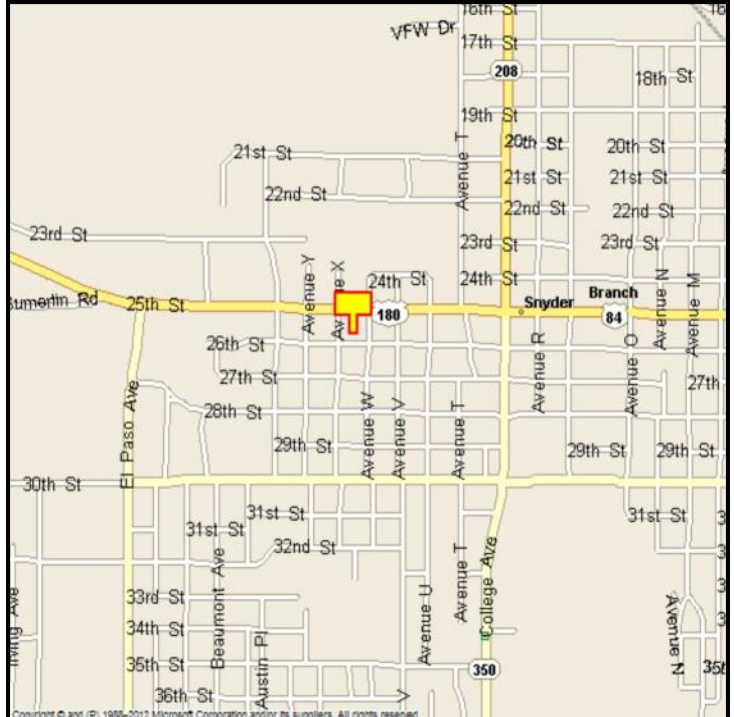

LOCATION:

SW corner of 25th Street & Avenue W

HIGHWAY/STREET:

180 (25th Street)

ORIENTATION:

Side of Pavement - South
For Traffic - Westbound

FACE:

Position - Cross Read
Size - 10' H x 24' W
Illuminated - Yes

TERM:

12, 24 & 36 Months

GPS:

Latitude: 32.7171
Longitude: -100.9242

WEEKLY IMPRESSIONS:

45,000

PANEL ID:

TSC-21B