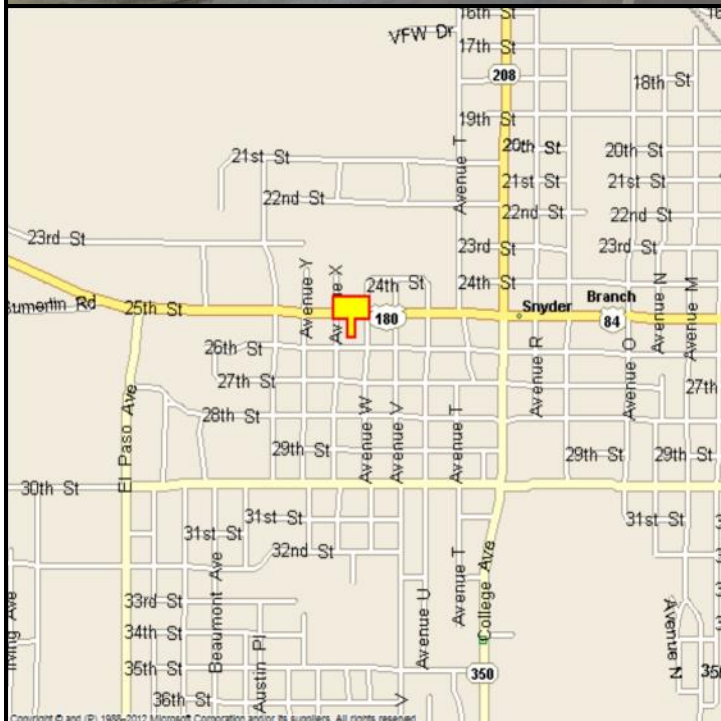

LOCATION:

SW corner of 25th Street & Avenue W

HIGHWAY/STREET:

180 (25th Street)

ORIENTATION:

Side of Pavement - South
For Traffic - Westbound

FACE:

Position - Cross Read
Size - 10' H x 24' W
Illuminated - Yes

TERM:

12, 24 & 36 Months

GPS:

Latitude: 32.7171
Longitude: -100.9242

WEEKLY IMPRESSIONS:

45,000

PANEL ID:

TSC-21B