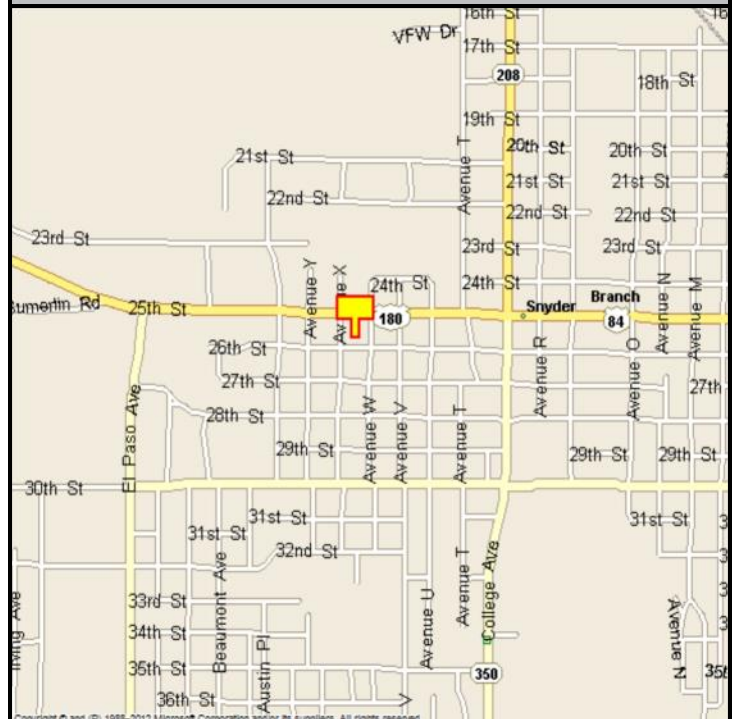

PANEL ID:

TSC-21A

No Photo Yet

For More Information, Please Call

877.583.3801

E-mail - sales@lookoutdoor.biz