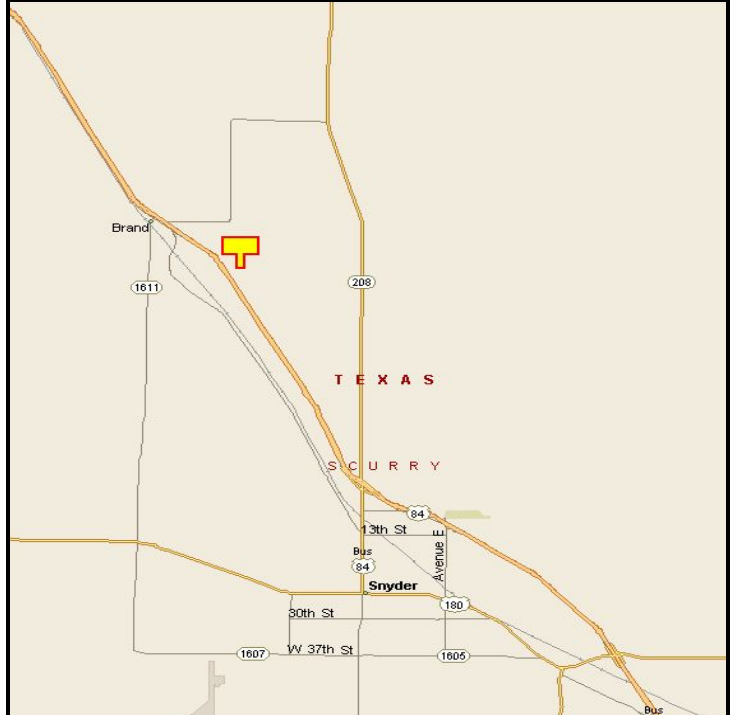

PANEL ID:

TSC-2

For More Information, Please Call

877.583.3801

E-mail - sales@lookoutdoor.biz