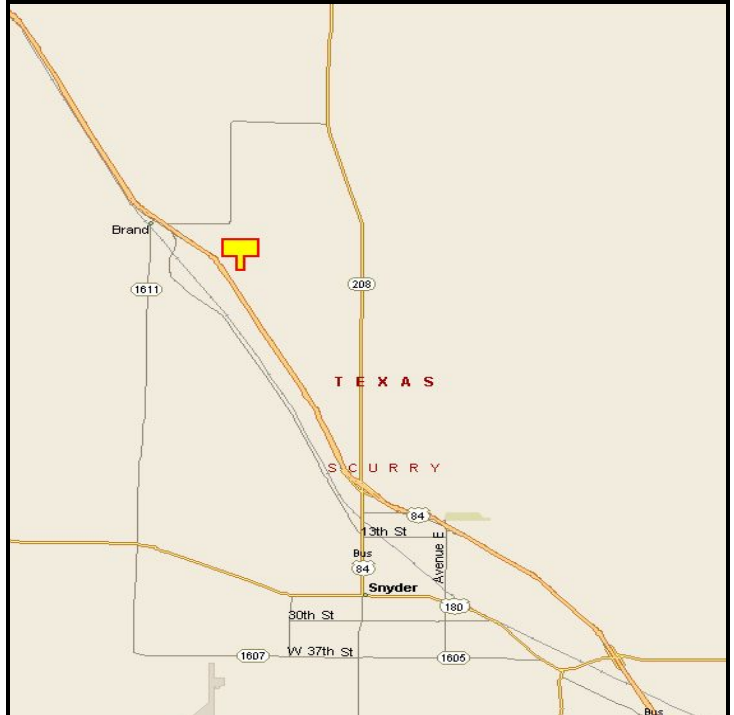

PANEL ID:

TSC-2

For More Information, Please Call

877.583.3801

E-mail - sales@lookoutdoor.biz