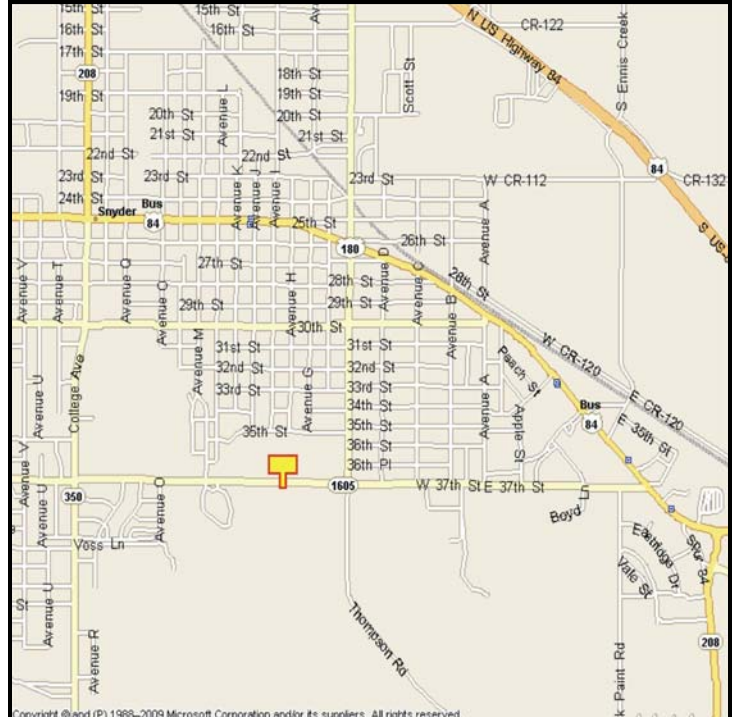

SNYDER, SCURRY COUNTY, TEXAS

MARKET:

This new, lighted display is located on busy 37th Street. Perfect billboard to advertise any business wanting to attract local Snyder customers.

LOCATION:

0.2 miles East of Avenue E

HIGHWAY/STREET:

37th Street

ORIENTATION:

Side of Pavement - South
For Traffic - Westbound

FACE:

Position - Cross Read
Size - 10' H x 32' W
Illuminated - Yes

TERM:

12, 24 & 36 Months

GPS:

Latitude: 32.7043
Longitude: -100.9062

WEEKLY IMPRESSIONS:

77,000

PANEL ID:

TSC-18B

For More Information, Please Call
877.583.3801

E-mail - sales@lookoutdoor.biz