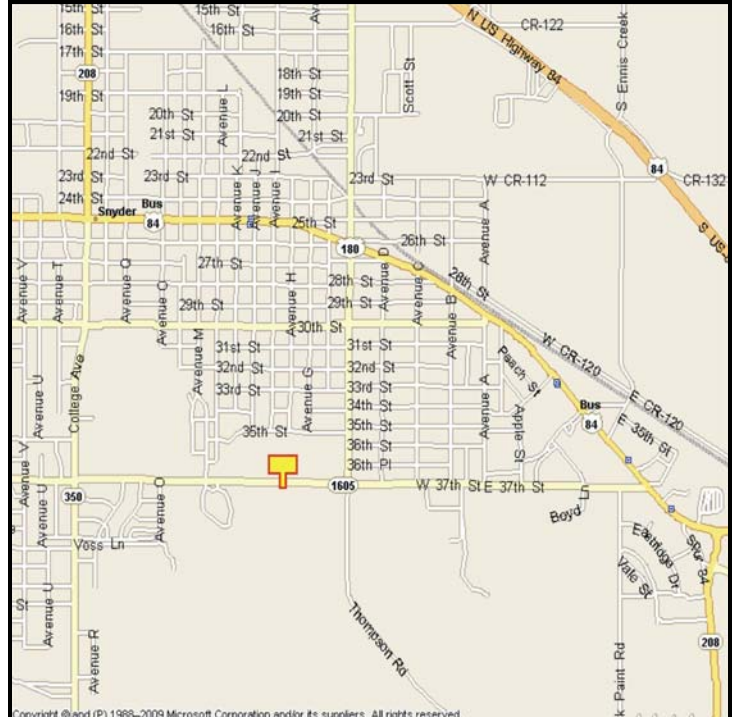

SNYDER, SCURRY COUNTY, TEXAS

MARKET:

This new, lighted display is located on busy 37th Street. Perfect billboard to advertise any business wanting to attract local Snyder customers.

LOCATION:

0.2 miles East of Avenue E

HIGHWAY/STREET:

37th Street

ORIENTATION:

Side of Pavement - South
For Traffic - Westbound

FACE:

Position - Cross Read
Size - 10' H x 32' W
Illuminated - Yes

TERM:

12, 24 & 36 Months

GPS:

Latitude: 32.7043
Longitude: -100.9062

WEEKLY IMPRESSIONS:

77,000

PANEL ID:

TSC-18B

For More Information, Please Call

877.583.3801