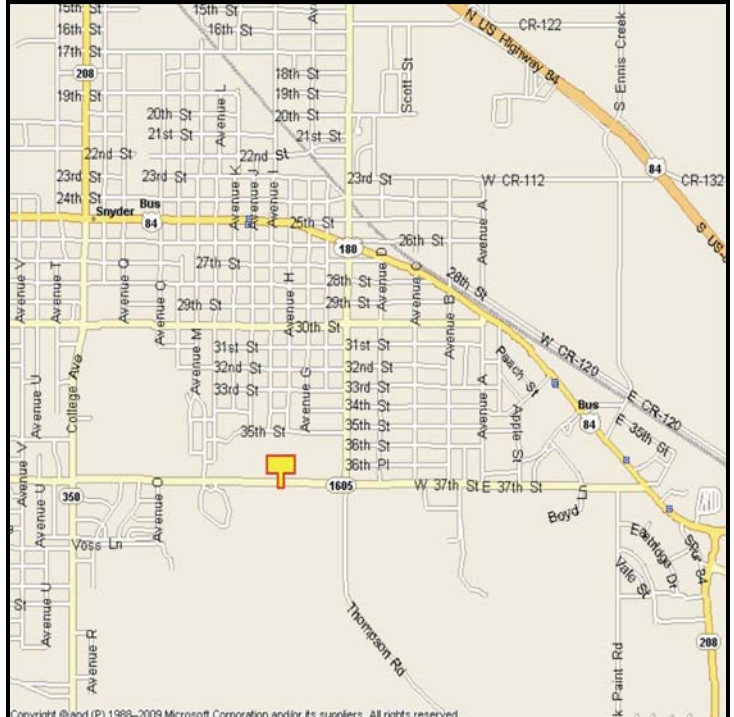

SNYDER, SCURRY COUNTY, TEXAS

MARKET:

This new, lighted display is located on busy 37th Street. Perfect billboard to advertise any business wanting to attract local Snyder customers.

LOCATION:

0.2 miles East of Avenue E

HIGHWAY/STREET:

37th Street

ORIENTATION:

Side of Pavement - South
For Traffic - Eastbound

FACE:

Position - Right Read
Size - 10' H x 32' W
Illuminated - Yes

TERM:

12, 24 & 36 Months

GPS:

Latitude: 32.7043
Longitude: -100.9062

WEEKLY IMPRESSIONS:

77,000

PANEL ID:

TSC-18A

For More Information, Please Call

877.583.3801