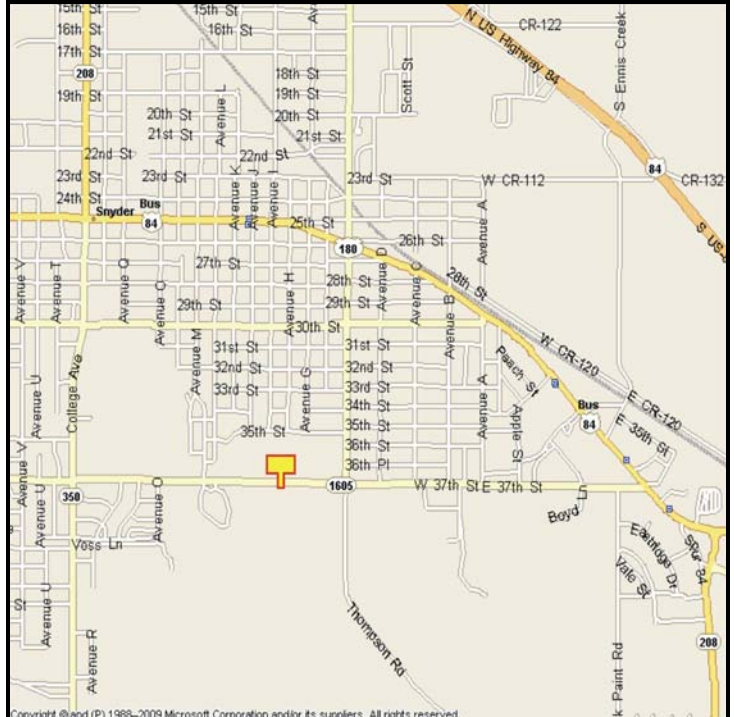

PANEL ID:

TSC-18A

For More Information, Please Call
877.583.3801

E-mail - sales@lookoutdoor.biz