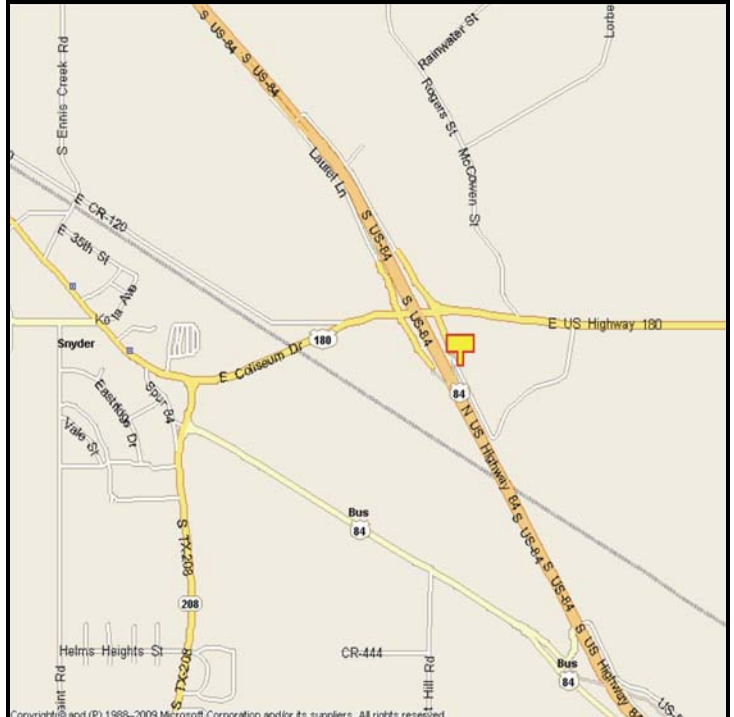

**SNYDER, SCURRY COUNTY, TEXAS**

**MARKET:**

Let travelers heading to I-20 know about your business. Large, lighted billboard is sure to catch the attention of all southbound traffic.

**LOCATION:**

600' South of JCT 180

**HIGHWAY:**

84

**ORIENTATION:**

Side of Pavement - East  
For Traffic - Southbound

**FACE:**

Position - Cross Read  
Size - 10' H x 32' W  
Illuminated - Yes

**TERM:**

12, 24 & 36 Months

**GPS:**

Latitude: 32.7032  
Longitude: -100.8664

**WEEKLY IMPRESSIONS:**

67,000

**PANEL ID:**

TSC-17C (Top)  
TSC-17D (Bottom)

**For More Information, Please Call**

**877.583.3801**