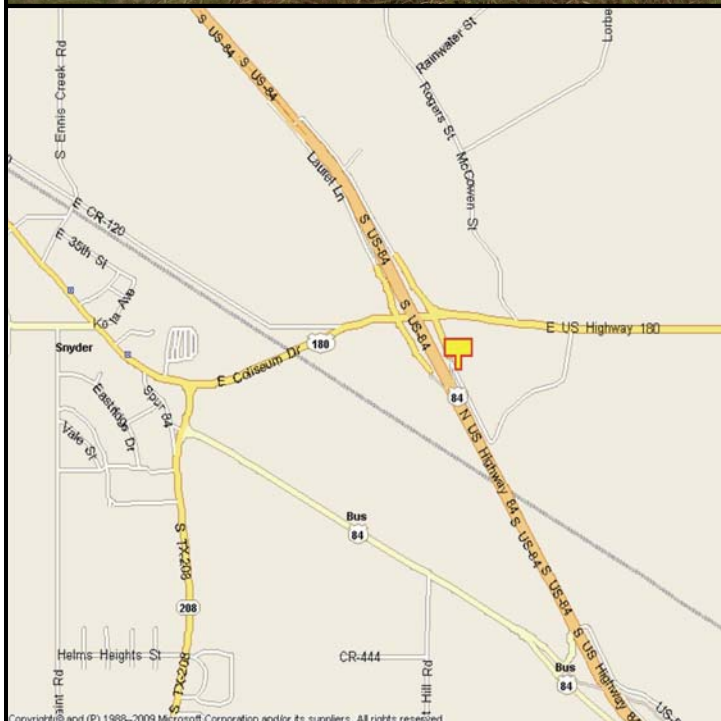

SNYDER, SCURRY COUNTY, TEXAS

MARKET:

Want travelers on US 84 to come to your place of business? Then advertise on this all new lighted billboard. Perfect display for any business in Snyder!

LOCATION:

600' South of JCT 180

HIGHWAY:

84

ORIENTATION:

Side of Pavement - East
For Traffic - Northbound

FACE:

Position - Right Read
Size - 10' H x 32' W
Illuminated - Yes

TERM:

12, 24 & 36 Months

GPS:

Latitude: 32.7032
Longitude: -100.8664

WEEKLY IMPRESSIONS:

67,000

PANEL ID:

TSC-17A (Top)
TSC-17B (Bottom)

For More Information, Please Call

877.583.3801