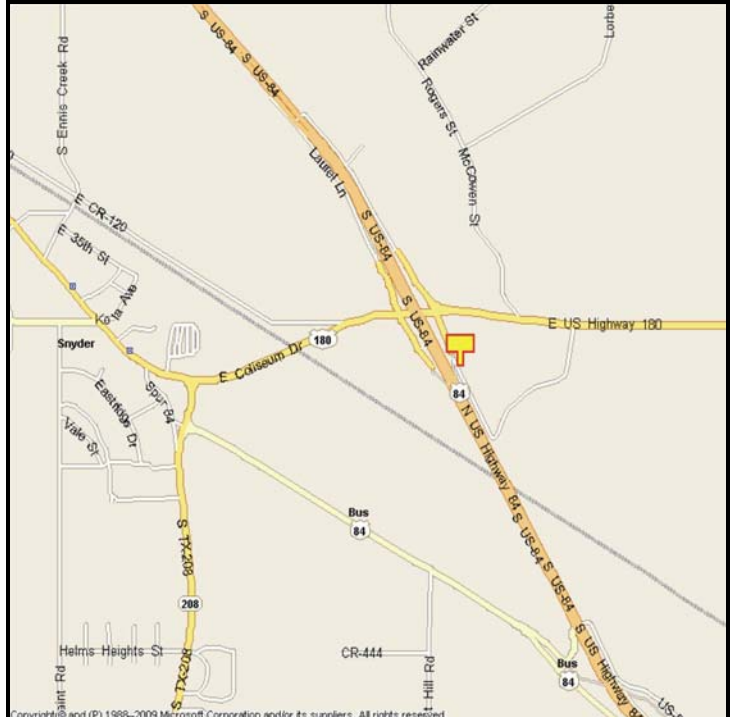

SNYDER, SCURRY COUNTY, TEXAS

MARKET:

Want travelers on US 84 to come to your place of business? Then advertise on this all new lighted billboard. Perfect display for any business in Snyder!

LOCATION:

600' South of JCT 180

HIGHWAY:

84

ORIENTATION:

Side of Pavement - East
For Traffic - Northbound

FACE:

Position - Right Read
Size - 10' H x 32' W
Illuminated - Yes

TERM:

12, 24 & 36 Months

GPS:

Latitude: 32.7032
Longitude: -100.8664

WEEKLY IMPRESSIONS:

67,000

PANEL ID:

TSC-17A (Top)
TSC-17B (Bottom)

For More Information, Please Call

877.583.3801