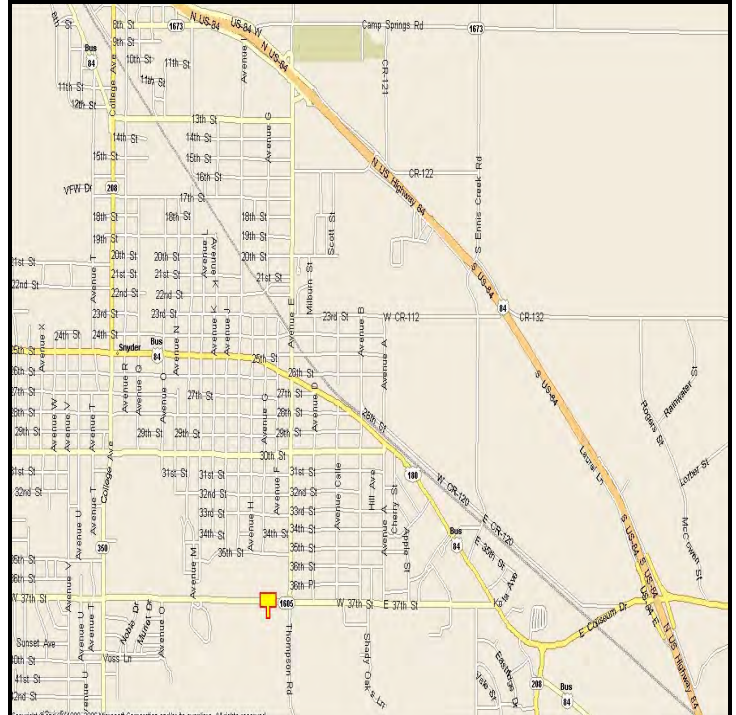

SNYDER, SCURRY COUNTY, TEXAS

MARKET:

One of the few prime "in town" billboard displays in all of Snyder! Large & lighted! Nowhere can you find exposure like this so inexpensively!

LOCATION:

0.1 mile East of Ave. E on 37th Street

HIGHWAY/STREET:

37th Street

ORIENTATION:

Side of Pavement - South
For Traffic - West bound

FACE:

Position - Cross Read
Size - 10' H x 32' W
Illuminated - Yes

TERM:

12, 24 & 36 Months

GPS:

Latitude: 32.7042
Longitude: -100.9038

WEEKLY IMPRESSIONS:

77,000

PANEL ID:

TSC-14B

For More Information, Please Call

877.583.3801