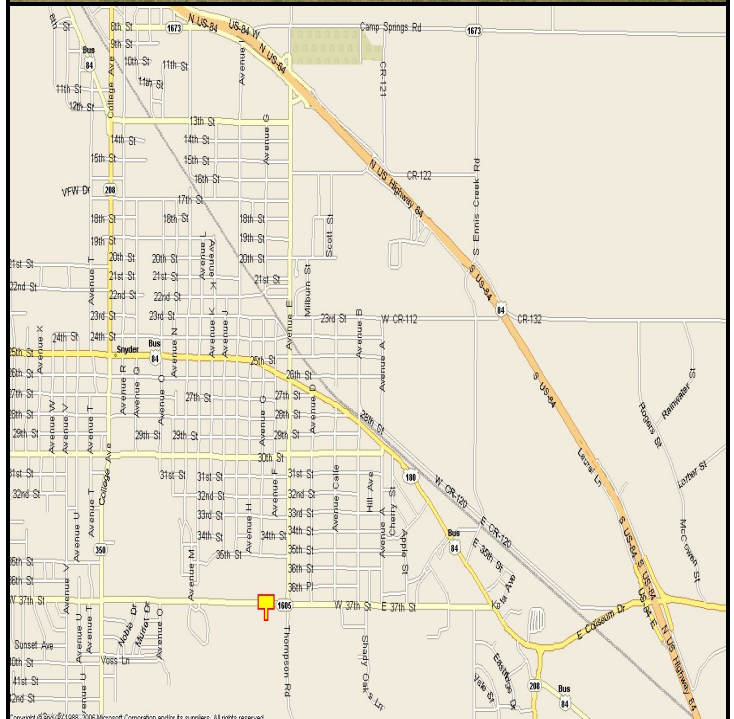

SNYDER, SCURRY COUNTY, TEXAS

MARKET:

One of the few prime "in town" billboard displays in all of Snyder! Large & lighted! Nowhere can you find exposure like this so inexpensively!

LOCATION:

0.1 mile East of Ave. E on 37th Street

HIGHWAY/STREET:

37th Street

ORIENTATION:

Side of Pavement - South
For Traffic - Eastbound

FACE:

Position - Right Read
Size - 10' H x 32' W
Illuminated - Yes

TERM:

12, 24 & 36 Months

GPS:

Latitude: 32.7042
Longitude: -100.9038

WEEKLY IMPRESSIONS:

77,000

PANEL ID:

TSC-14A

For More Information, Please Call

877.583.3801