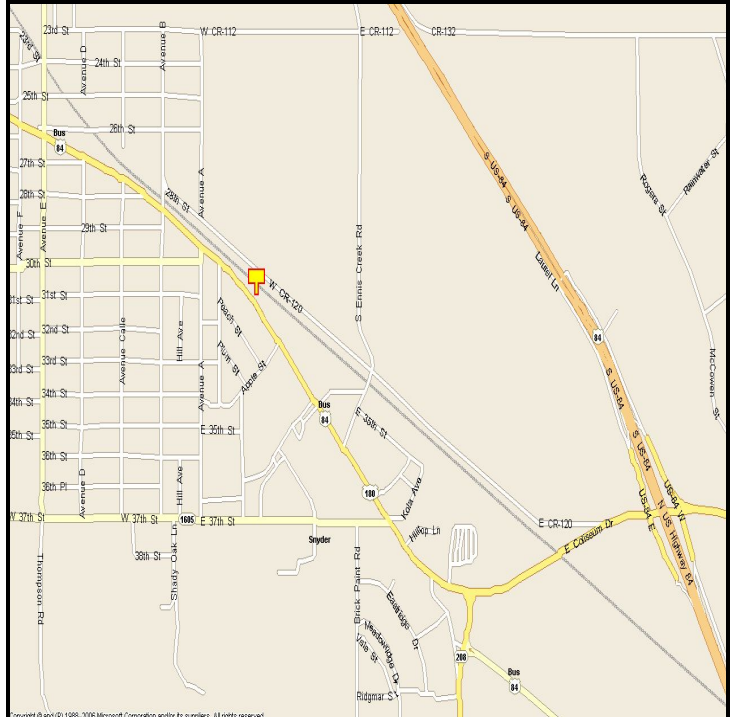

**SNYDER, SCURRY COUNTY, TEXAS**

**MARKET:**

Slap dab right in the middle of Snyder's local traffic. PLUS, you get a few thousand U.S. 180 travelers each day with this billboard!

**LOCATION:**

0.15 mile East of Ave A

**HIGHWAY:**

180

**ORIENTATION:**

Side of Pavement - North  
For Traffic - Eastbound

**FACE:**

Position - Cross Read  
Size - 9' H x 20' W  
Illuminated - Yes

**TERM:**

12, 24 & 36 Months

**GPS:**

Latitude: 32.7119  
Longitude: -100.8912

**WEEKLY IMPRESSIONS:**

36,000

**PANEL ID:**

TSC-12B

For More Information, Please Call

877.583.3801