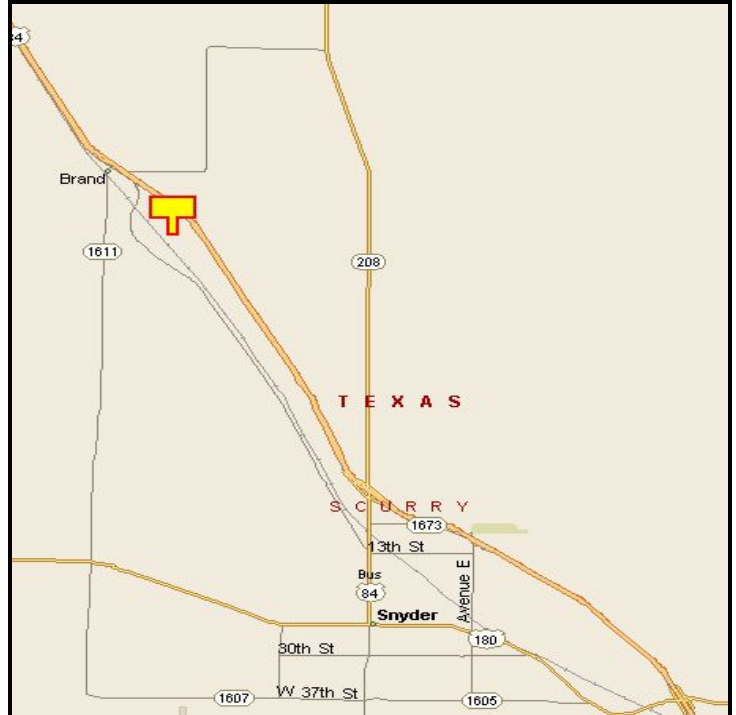

PANEL ID:

TSC-1

For More Information, Please Call

877.583.3801

E-mail - sales@lookoutdoor.biz