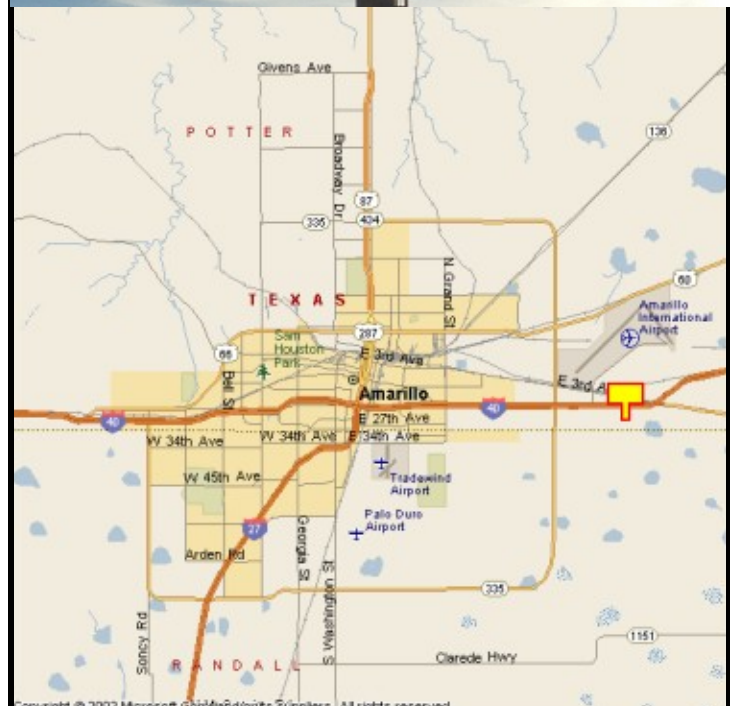

PANEL ID:

TPO-12B

For More Information, Please Call
877.583.3801

E-mail - sales@lookoutdoor.biz