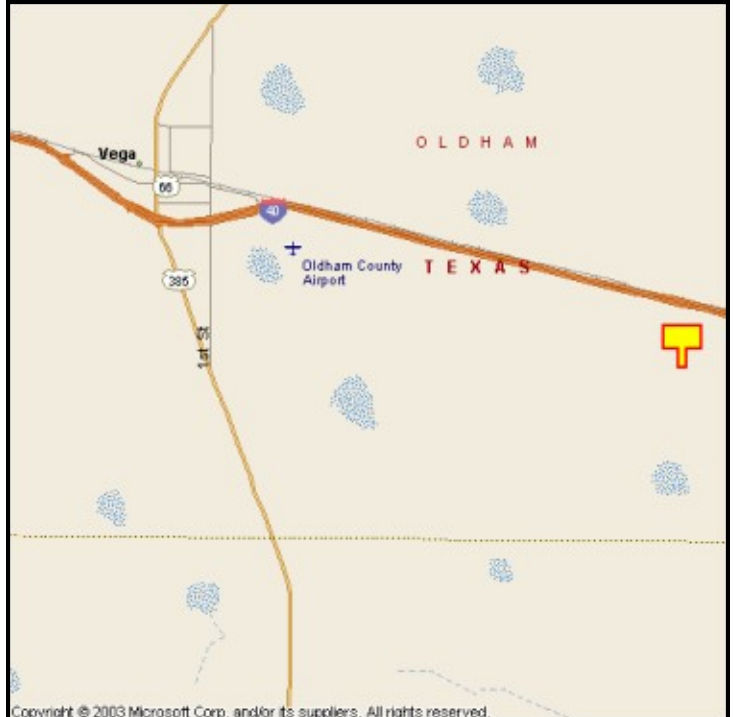

VEGA, OLDDHAM COUNTY, TEXAS

MARKET:

For a smaller yet affordable I-40 display, this billboard is highly visible for eastbound traffic to Amarillo. Great for travelers from New Mexico.

LOCATION:

5 miles East of Exit 37—Vega

HIGHWAY:

I-40

ORIENTATION:

Side of Pavement - South
For Traffic - Eastbound

FACE:

Position - Right Read
Size - 6' H x 16' W
Illuminated - No

TERM:

12, 24 & 36 Months

GPS:

Latitude: 35.2222
Longitude: -102.3142

WEEKLY IMPRESSIONS:

84,600

PANEL ID:

TOL-9

For More Information, Please Call

877.583.3801