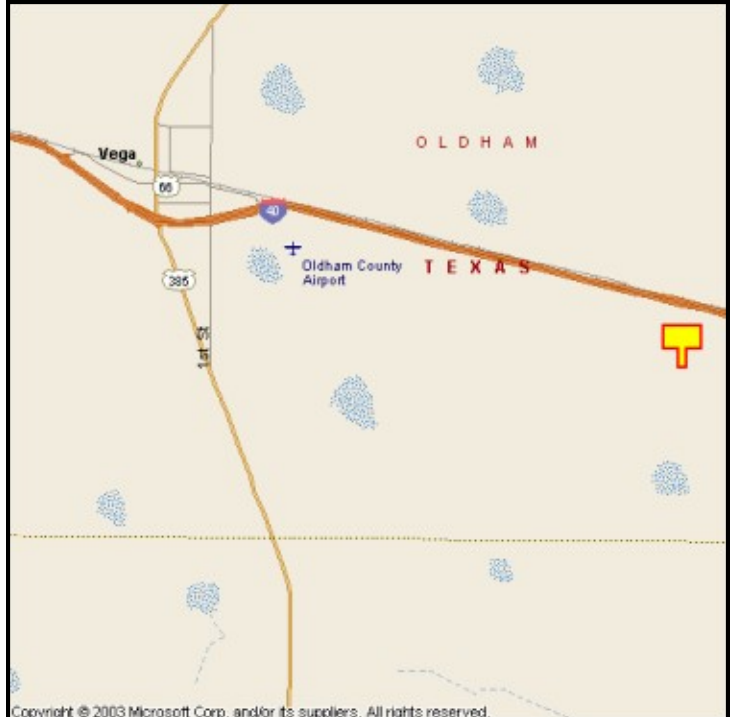

VEGA, OLDHAM COUNTY, TEXAS

MARKET:

For a smaller yet affordable I-40 display, this billboard is highly visible for eastbound traffic to Amarillo. Great for travelers from New Mexico.

LOCATION:

5 miles East of Exit 37—Vega

HIGHWAY:

I-40

ORIENTATION:

Side of Pavement - South
For Traffic - Eastbound

FACE:

Position - Right Read
Size - 6' H x 16' W
Illuminated - No

TERM:

12, 24 & 36 Months

GPS:

Latitude: 35.2222
Longitude: -102.3142

WEEKLY IMPRESSIONS:

84,600

PANEL ID:

TOL-9

For More Information, Please Call

877.583.3801