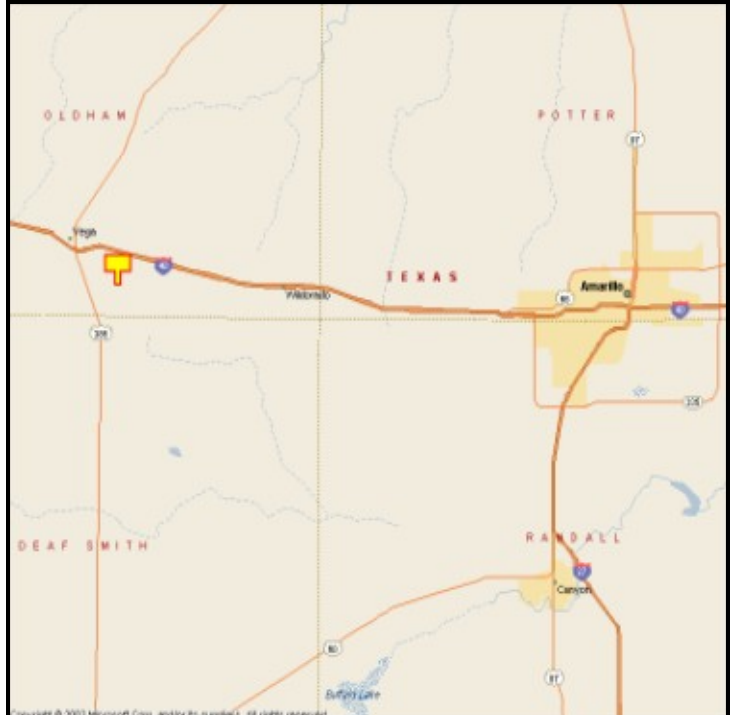

PANEL ID:

TOL-8

For More Information, Please Call

877.583.3801

E-mail - sales@lookoutdoor.biz