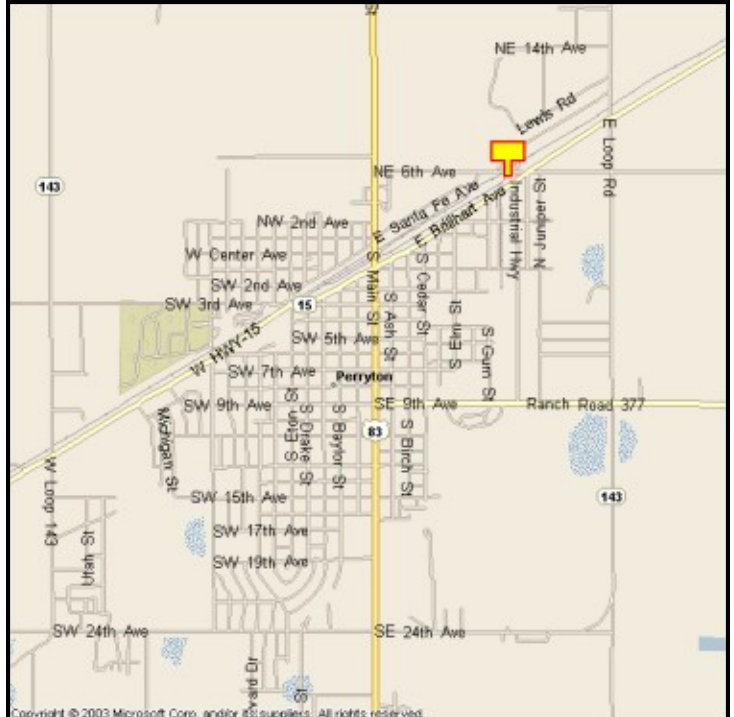

**PERRYTON, OCHILTREE COUNTY, TEXAS**

**MARKET:**

New 8-sheet billboard that has great visibility for all traffic leaving Perryton toward Booker and Oklahoma.

**LOCATION:**

@ Industrial Highway—Perryton

**HIGHWAY:**

15

**ORIENTATION:**

Side of Pavement - North  
For Traffic - East bound

**FACE:**

Position - Cross Read  
Size - 6' H x 12' W  
Illuminated - No

**TERM:**

12, 24 & 36 Months

**GPS:**

Latitude: 36.4055  
Longitude: -100.7917

**WEEKLY IMPRESSIONS:**

17,100

**PANEL ID:**

TOC-9C (Top)  
TOC-9D (Bottom)

For More Information, Please Call

877.583.3801

E-mail - [sales@lookoutdoor.biz](mailto:sales@lookoutdoor.biz)