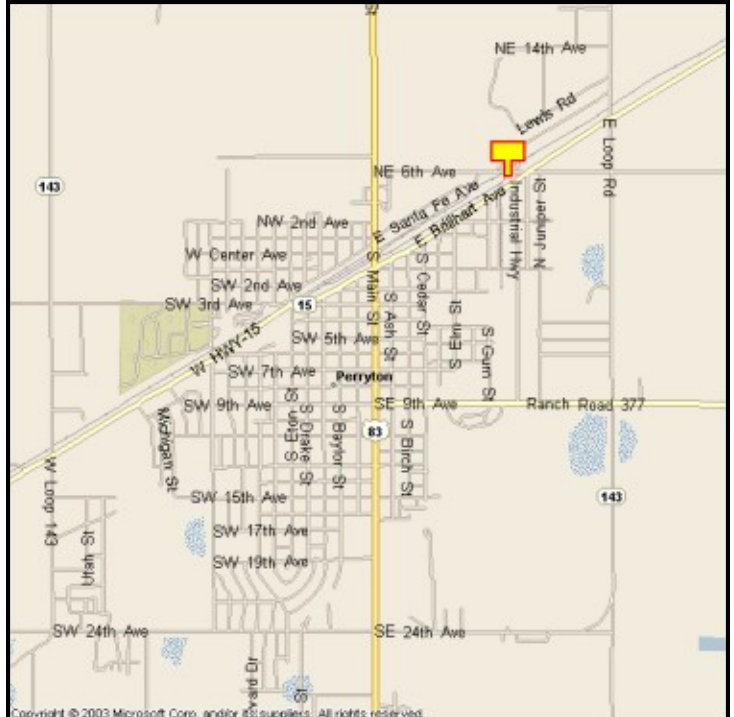

PANEL ID:

TOC-9C (Top)
TOC-9D (Bottom)

For More Information, Please Call

877.583.3801

E-mail - sales@lookoutdoor.biz