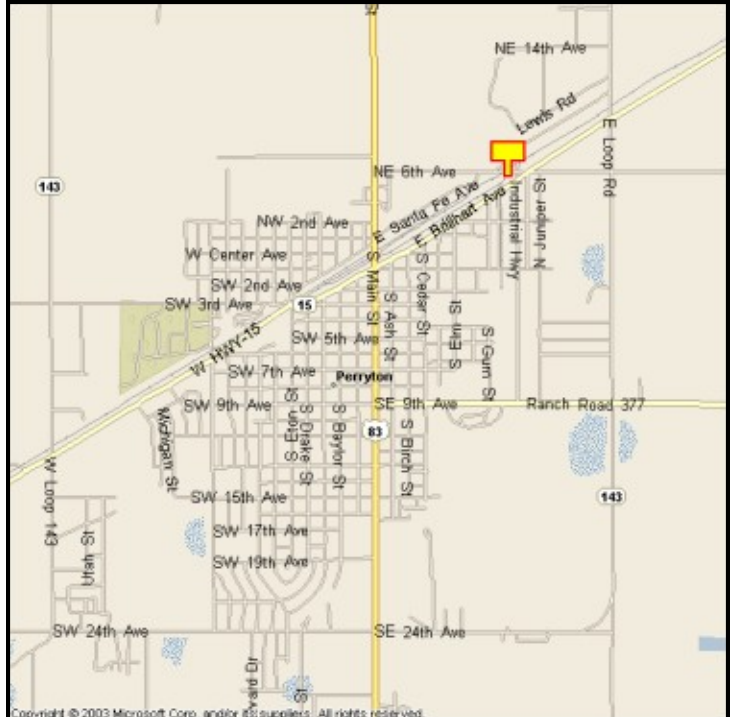

PERRYTON, OCHILTREE COUNTY, TEXAS

MARKET:

New 8-sheet billboard that has great visibility for all traffic entering Perryton from the East. Ideal for local Perryton advertisers and to direct traffic for those turning on US 83.

LOCATION:

@ Industrial Highway—Perryton

HIGHWAY:

15

ORIENTATION:

Side of Pavement - North
For Traffic - West bound

FACE:

Position - Right Read
Size - 6' H x 12' W
Illuminated - No

TERM:

12, 24 & 36 Months

GPS:

Latitude: 36.4055
Longitude: -100.7917

WEEKLY IMPRESSIONS:

17,100

PANEL ID:

TOC-9A (Top)
TOC-9B (Bottom)