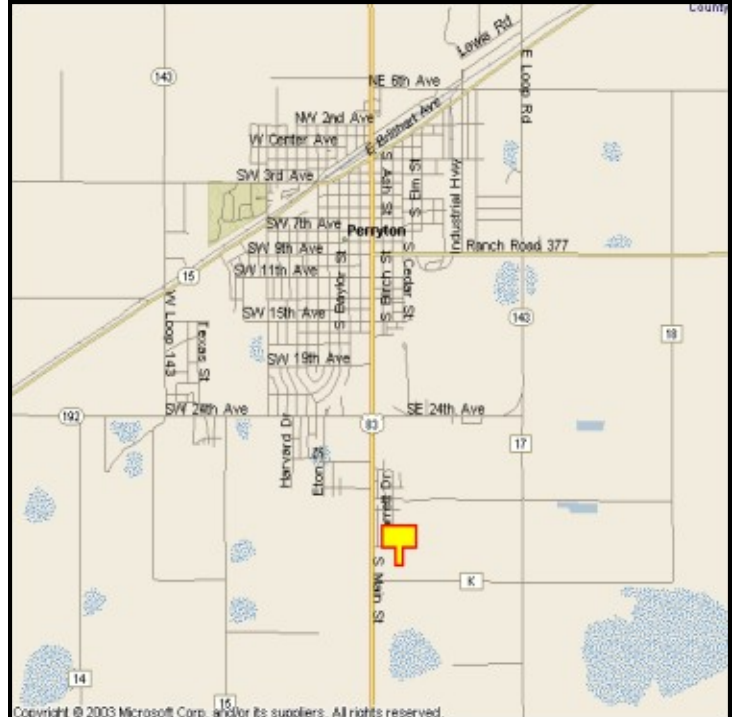

PERRYTON, OCHILTREE COUNTY, TEXAS

MARKET:

Built in November of 2007, this billboard is clean and affordable. Great exposure to local Perryton traffic as well as travelers going on to Pampa or Canadian.

LOCATION:

0.8 miles South of 24th Street—Perryton

HIGHWAY:

83

ORIENTATION:

Side of Pavement - East
For Traffic - South bound

FACE:

Position - Cross Read
Size - 6' H x 12' W
Illuminated - No

TERM:

12, 24 & 36 Months

GPS:

Latitude: 36.3648
Longitude: -100.8024

WEEKLY IMPRESSIONS:

96,200

PANEL ID:

TOC-8C (Top)
TOC-8D (Bottom)

For More Information, Please Call