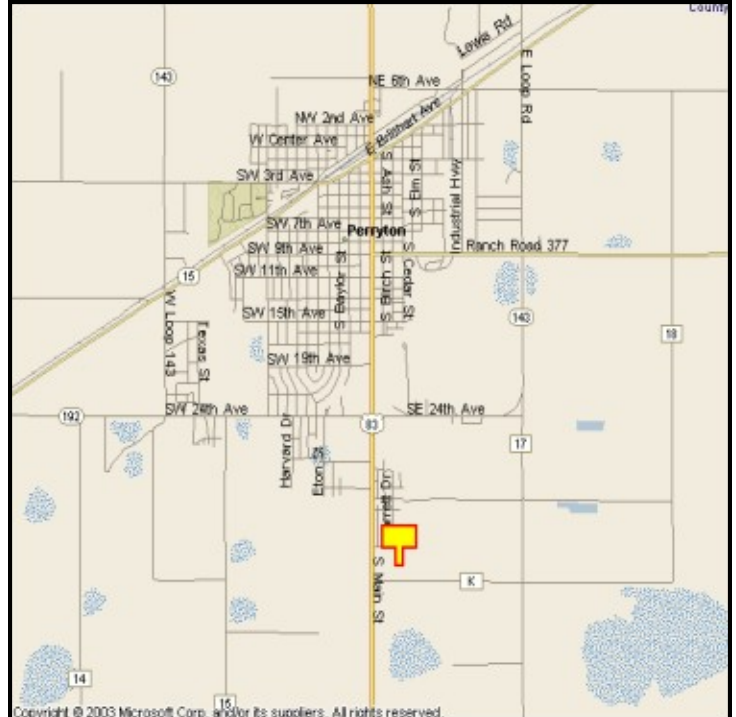

PERRYTON, OCHILTREE COUNTY, TEXAS

MARKET:

Built in November of 2007, this billboard is clean and affordable. Great exposure to local Perryton traffic as well as travelers going on to Liberal or Guymon.

LOCATION:

0.8 miles South of 24th Street—Perryton

HIGHWAY:

83

ORIENTATION:

Side of Pavement - East
For Traffic - North bound

FACE:

Position - Right Read
Size - 6' H x 12' W
Illuminated - No

TERM:

12, 24 & 36 Months

GPS:

Latitude: 36.3648
Longitude: -100.8024

WEEKLY IMPRESSIONS:

96,200

PANEL ID:

TOC-8A (Top)
TOC-8B (Bottom)

For More Information, Please Call