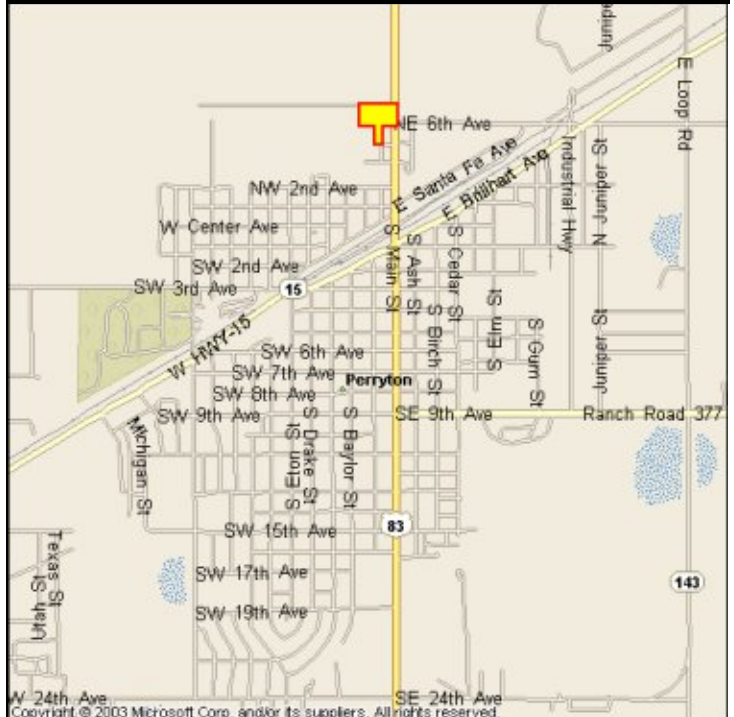

PERRYTON, OCHILTREE COUNTY, TEXAS

MARKET:

New 8-sheet monopole that offers great visibility and value. This billboard is perfect for local businesses in Perryton and for businesses in Liberal or Guymon.

LOCATION:

0.4 miles North of JCT 15—Perryton

HIGHWAY:

83

ORIENTATION:

Side of Pavement - West
For Traffic - North bound

FACE:

Position - Cross Read
Size - 6' H x 12' W
Illuminated - No

TERM:

12, 24 & 36 Months

GPS:

Latitude: 36.4057
Longitude: -100.8029

WEEKLY IMPRESSIONS:

55,100

PANEL ID:

TOC-7C (Top)
TOC-7D (Bottom)