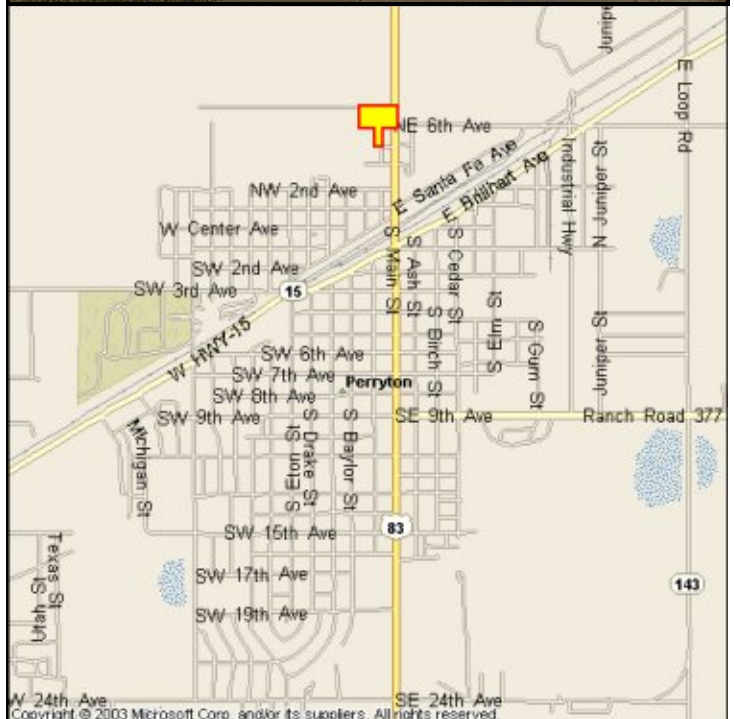

PERRYTON, OCHILTREE COUNTY, TEXAS

MARKET:

New 8-sheet monopole that offers great visibility and value. This billboard is perfect for local businesses in Perryton and for businesses in Liberal or Guymon.

LOCATION:

0.4 miles North of JCT 15—Perryton

HIGHWAY:

83

ORIENTATION:

Side of Pavement - West
For Traffic - North bound

FACE:

Position - Cross Read
Size - 6' H x 12' W
Illuminated - No

TERM:

12, 24 & 36 Months

GPS:

Latitude: 36.4057
Longitude: -100.8029

WEEKLY IMPRESSIONS:

55,100

PANEL ID:

TOC-7C (Top)
TOC-7D (Bottom)