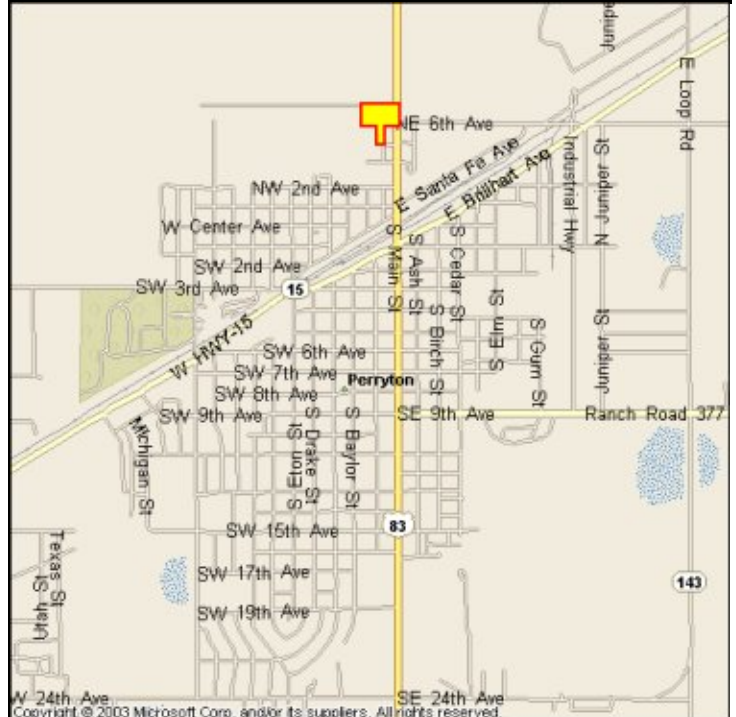

**PERRYTON, OCHILTREE COUNTY, TEXAS**

**MARKET:**

New 8-sheet monopole that offers great visibility and value. This billboard is perfect for local businesses in Perryton and for businesses in Pampa or Canadian.

**LOCATION:**

0.4 miles North of JCT 15—Perryton

**HIGHWAY:**

83

**ORIENTATION:**

Side of Pavement - West  
For Traffic - South bound

**FACE:**

Position - Right Read  
Size - 6' H x 12' W  
Illuminated - No

**TERM:**

12, 24 & 36 Months

**GPS:**

Latitude: 36.4057  
Longitude: -100.8029

**WEEKLY IMPRESSIONS:**

55,100

**PANEL ID:**

TOC-7A (Top)  
TOC-7B (Bottom)