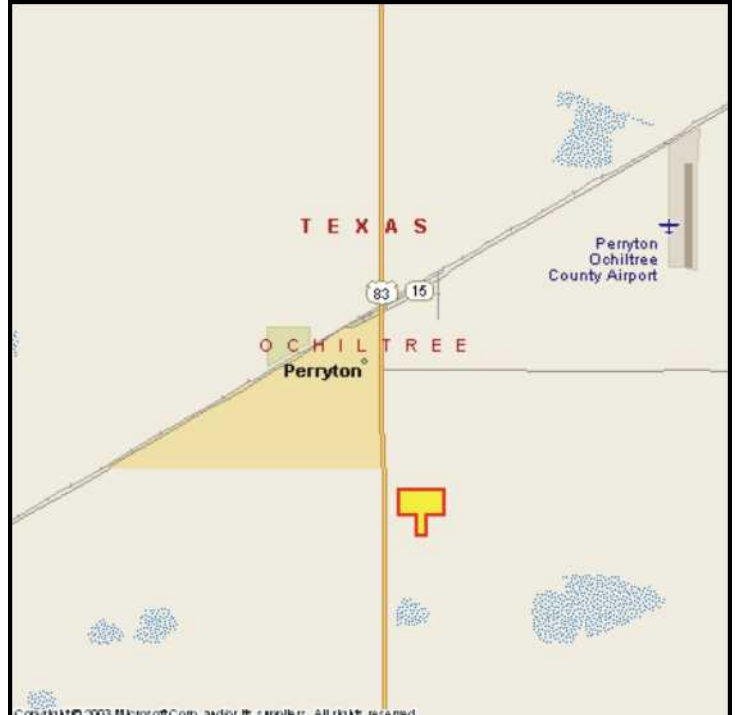

**PERRYTON, OCHILTREE COUNTY, TEXAS**

**MARKET:**

A very visible and “can’t miss” billboard along a surprisingly busy U.S. 83 as southbound travelers from Perryton drive toward Pampa and Canadian.

**LOCATION:**

South of Perryton limits

**HIGHWAY:**

83

**ORIENTATION:**

Side of Pavement - East  
For Traffic - South bound

**FACE:**

Position - Cross Read  
Size - 8' H x 28' W  
Illuminated - No

**TERM:**

12, 24 & 36 Months

**GPS:**

Latitude: 36.3596  
Longitude: -100.8019

**WEEKLY IMPRESSIONS:**

106,600

**PANEL ID:**

TOC-6C (Top)  
TOC-6D (Bottom)

For More Information, Please Call