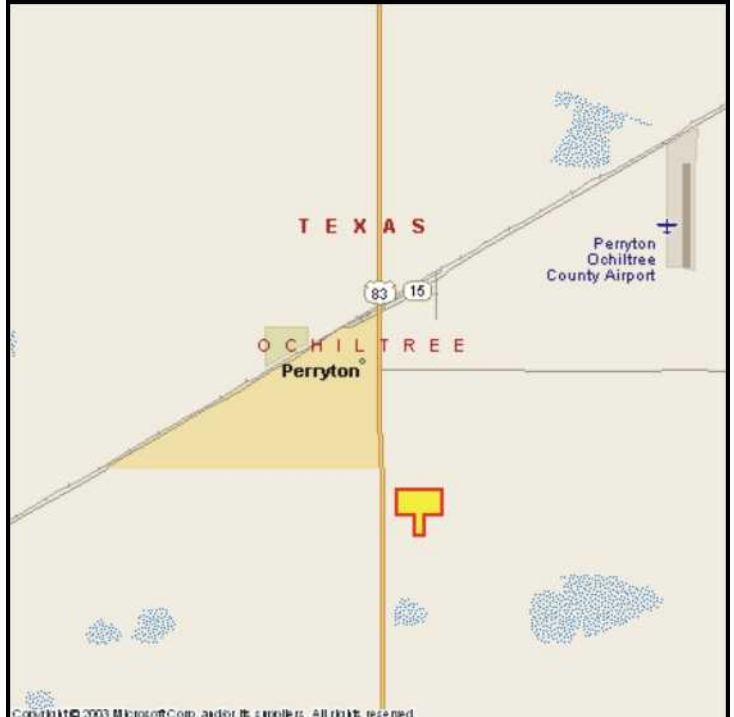

PERRYTON, OCHILTREE COUNTY, TEXAS

MARKET:

A very visible and “can’t miss” billboard along a surprisingly busy U.S. 83 as southbound travelers from Perryton drive toward Pampa and Canadian.

LOCATION:

South of Perryton limits

HIGHWAY:

83

ORIENTATION:

Side of Pavement - East
For Traffic - South bound

FACE:

Position - Cross Read
Size - 8' H x 28' W
Illuminated - No

TERM:

12, 24 & 36 Months

GPS:

Latitude: 36.3596
Longitude: -100.8019

WEEKLY IMPRESSIONS:

106,600

PANEL ID:

TOC-6C (Top)
TOC-6D (Bottom)

For More Information, Please Call

877.583.3801