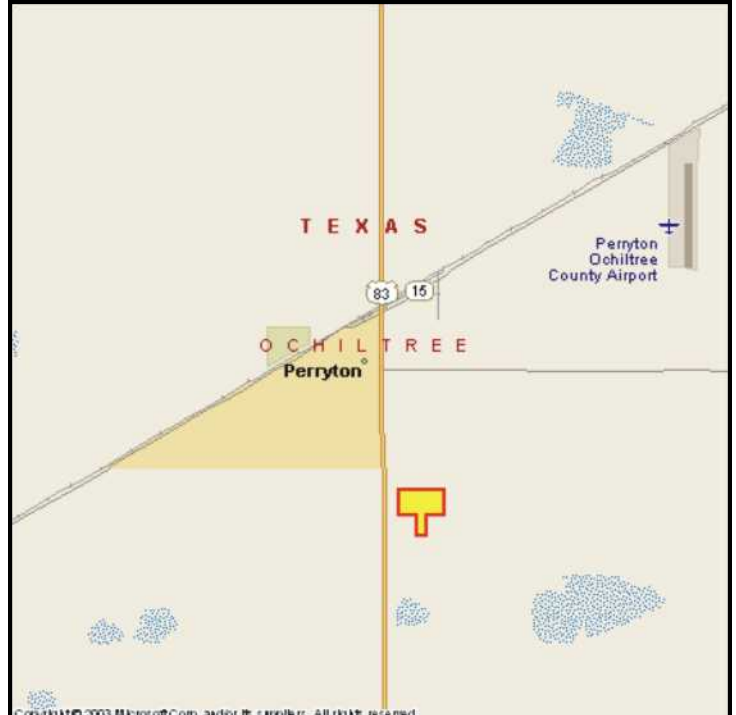

**PERRYTON, OCHILTREE COUNTY, TEXAS**

**MARKET:**

A very visible and “can’t miss” billboard along a surprisingly busy U.S. 83 as northbound travelers enter Perryton from the south.

**LOCATION:**

South of Perryton limits

**HIGHWAY:**

83

**ORIENTATION:**

Side of Pavement - East  
For Traffic - North bound

**FACE:**

Position - Right Read  
Size - 8' H x 28' W  
Illuminated - No

**TERM:**

12, 24 & 36 Months

**GPS:**

Latitude: 36.3596  
Longitude: -100.8019

**WEEKLY IMPRESSIONS:**

106,600

**PANEL ID:**

TOC-6A (Top)  
TOC-6B (Bottom)

For More Information, Please Call

877.583.3801