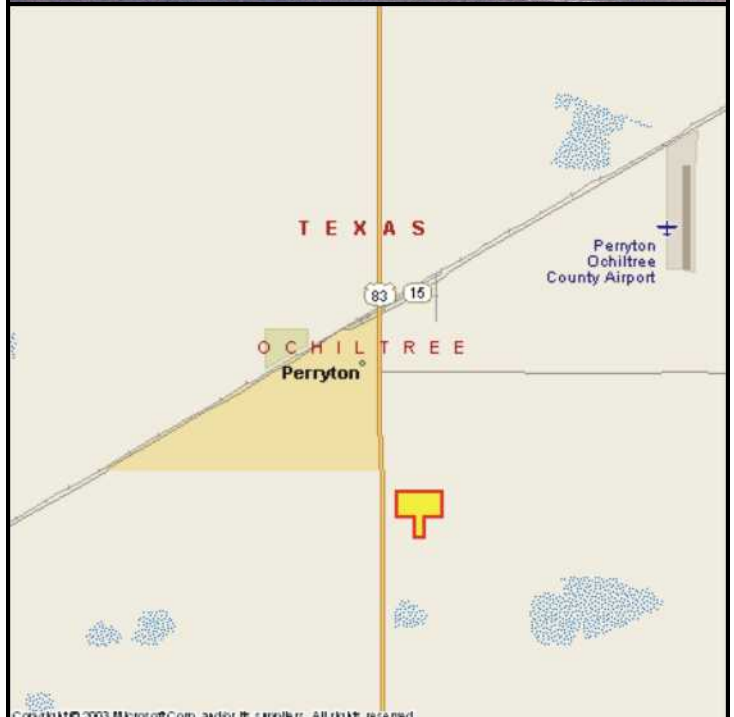

PERRYTON, OCHILTREE COUNTY, TEXAS

MARKET:

A very visible and “can’t miss” billboard along a surprisingly busy U.S. 83 as northbound travelers enter Perryton from the south.

LOCATION:

South of Perryton limits

HIGHWAY:

83

ORIENTATION:

Side of Pavement - East
For Traffic - North bound

FACE:

Position - Right Read
Size - 8' H x 28' W
Illuminated - No

TERM:

12, 24 & 36 Months

GPS:

Latitude: 36.3596
Longitude: -100.8019

WEEKLY IMPRESSIONS:

106,600

PANEL ID:

TOC-6A (Top)
TOC-6B (Bottom)

For More Information, Please Call

877.583.3801