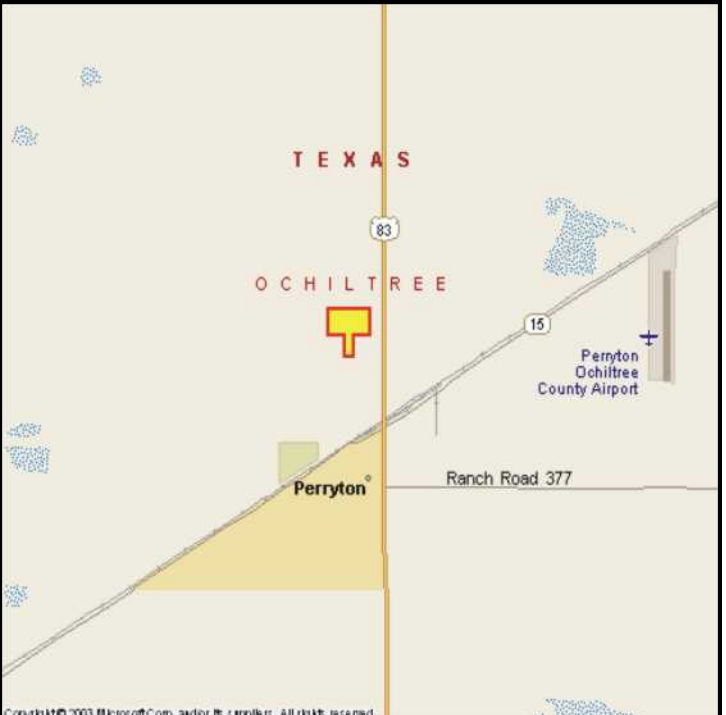

PERRYTON, OCHILTREE COUNTY, TEXAS

MARKET:

Big billboard for travelers entering Perryton, catching southbound travelers from both Guymon, Oklahoma and Liberal, Kansas.

LOCATION:

1 mile North of Perryton

HIGHWAY:

83

ORIENTATION:

Side of Pavement - West
For Traffic - South bound

FACE:

Position - Right Read
Size - 8' H x 28' W
Illuminated - No

TERM:

12, 24 & 36 Months

GPS:

Latitude: 36.4260
Longitude: -100.8034

WEEKLY IMPRESSIONS:

55,400

PANEL ID:

TOC-5A (Top)
TOC-5B (Bottom)

For More Information, Please Call

877.583.3801

E-mail - sales@lookoutdoor.biz