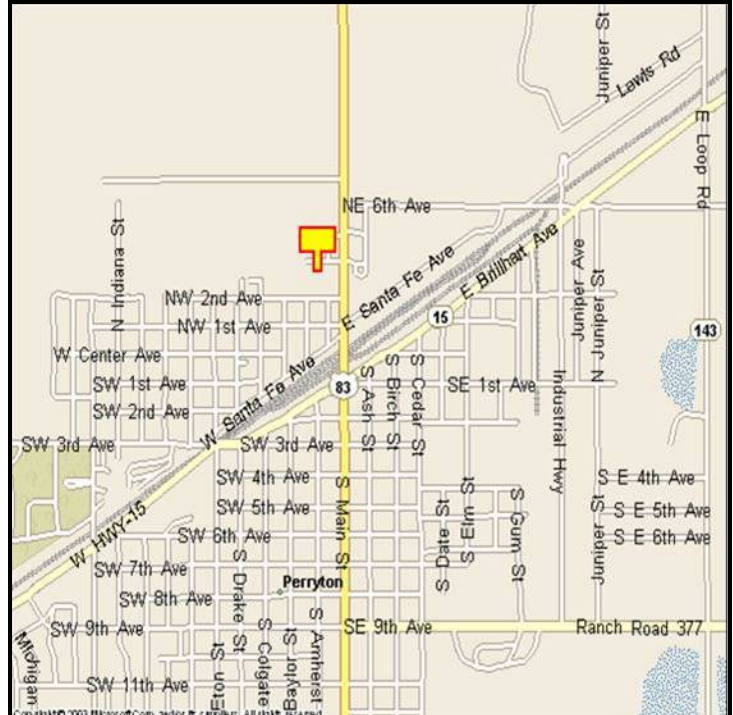

PERRYTON, OCHILTREE COUNTY, TEXAS

MARKET:

This billboard gives your company's name an unlimited read to all who enter Perryton from the north—including Liberal and Guymon traffic.

LOCATION:

400 Block of Main Street - Perryton

HIGHWAY:

83

ORIENTATION:

Side of Pavement - West
For Traffic - Southbound

FACE:

Position - Right Read
Size - 8' H x 16' W
Illuminated - No

TERM:

12, 24 & 36 Months

GPS:

Latitude: 36.4045
Longitude: -100.8030

WEEKLY IMPRESSIONS:

55,100

PANEL ID:

TOC-2A (Top)
TOC-2B (Bottom)

For More Information, Please Call

877.583.3801