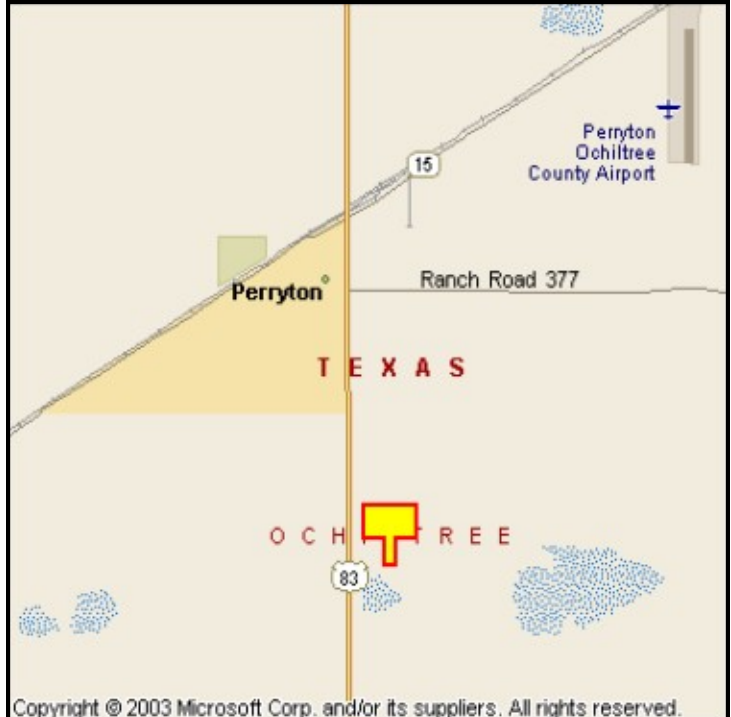

PERRYTON, OCHILTREE COUNTY, TEXAS

MARKET:

This is the most affordable billboard you'll ever find for travelers entering Perryton from the south. Great visibility and very effective.

LOCATION:

2.5 miles South of JCT 15—Perryton

HIGHWAY:

83

ORIENTATION:

Side of Pavement - East
For Traffic - Northbound

FACE:

Position - Right Read
Size - 6' H x 12' W
Illuminated - No

TERM:

12, 24 & 36 Months

GPS:

Latitude: 36.3471
Longitude: -100.8018

WEEKLY IMPRESSIONS:

81,600

PANEL ID:

TOC-11

Copyright © 2003 Microsoft Corp. and/or its suppliers. All rights reserved.

For More Information, Please Call