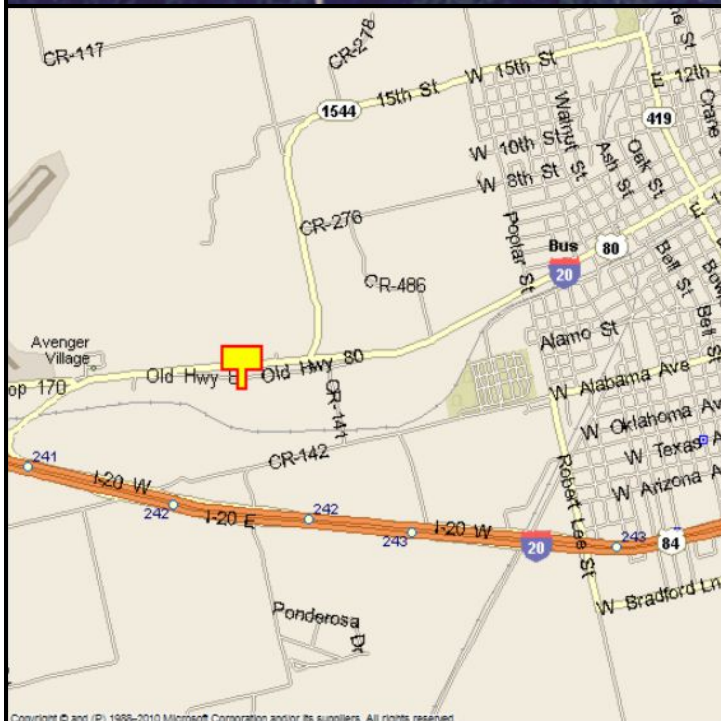

**SWEETWATER, NOLAN COUNTY, TEXAS**

**MARKET:**

This new monopole billboard was completed in 2013 and is sure to get the attention of everyone who sees it. The read on this billboard is absolutely incredible!

**LOCATION:**

0.4 mile West of FM 1544 - Sweetwater

**HIGHWAY:**

Bus Loop I-20

**ORIENTATION:**

Side of Pavement - South  
For Traffic - Westbound

**FACE:**

Position - Cross Read  
Size - 10' H x 24' W  
Illuminated - No

**TERM:**

12, 24 & 36 Months

**GPS:**

Latitude: 32.4594  
Longitude: -100.4441

**WEEKLY IMPRESSIONS:**

22,500

**PANEL ID:**

TNO-9B