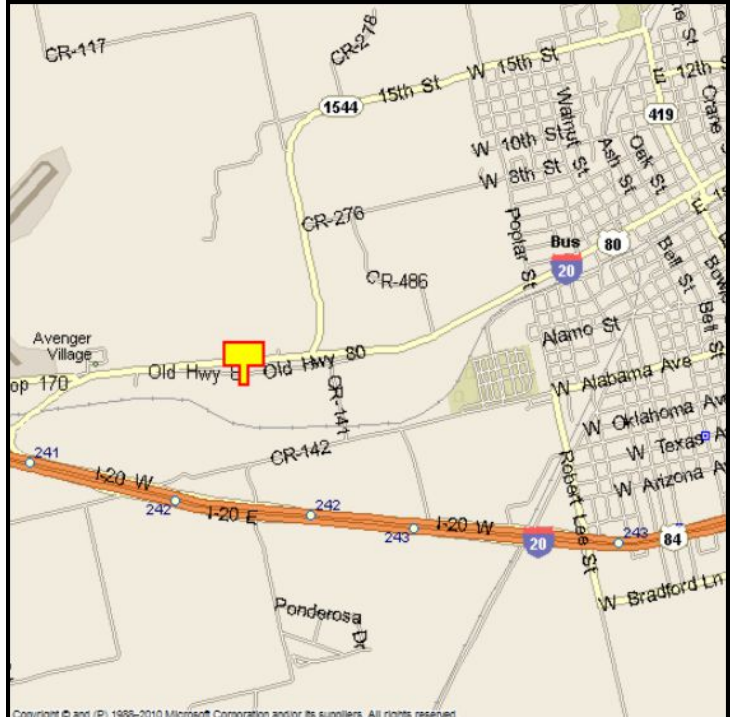

PANEL ID:

TNO-9B

For More Information, Please Call

877.583.3801

E-mail - sales@lookoutdoor.biz