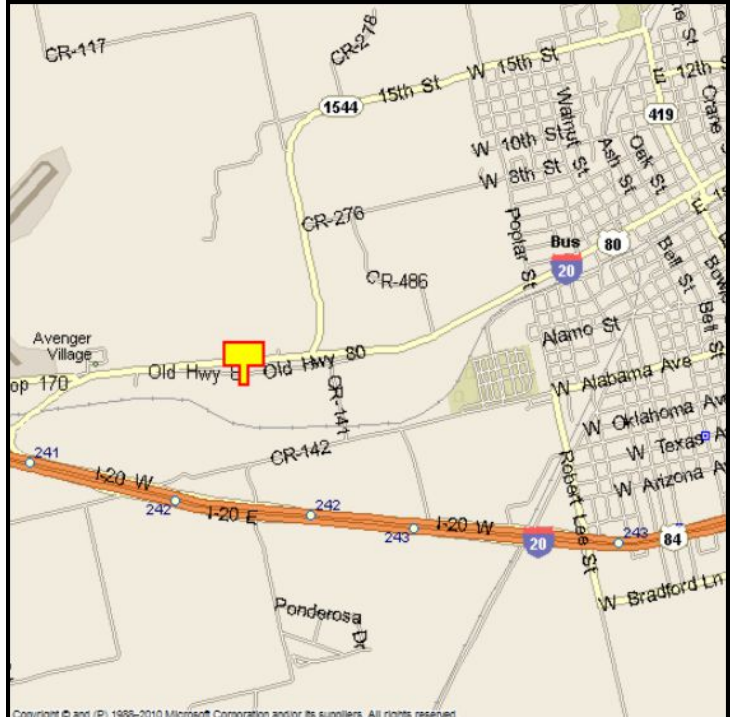

SWEETWATER, NOLAN COUNTY, TEXAS

MARKET:

This new monopole billboard was completed in 2013 and is sure to get the attention of all travelers headed toward downtown Sweetwater. The read on this billboard is absolutely incredible!

LOCATION:

0.4 mile West of FM 1544 - Sweetwater

HIGHWAY:

Bus Loop I-20

ORIENTATION:

Side of Pavement - South
For Traffic - Eastbound

FACE:

Position - Right Read
Size - 10' H x 24' W
Illuminated - No

TERM:

12, 24 & 36 Months

GPS:

Latitude: 32.4594
Longitude: -100.4441

WEEKLY IMPRESSIONS:

22,500

PANEL ID:

TNO-9A