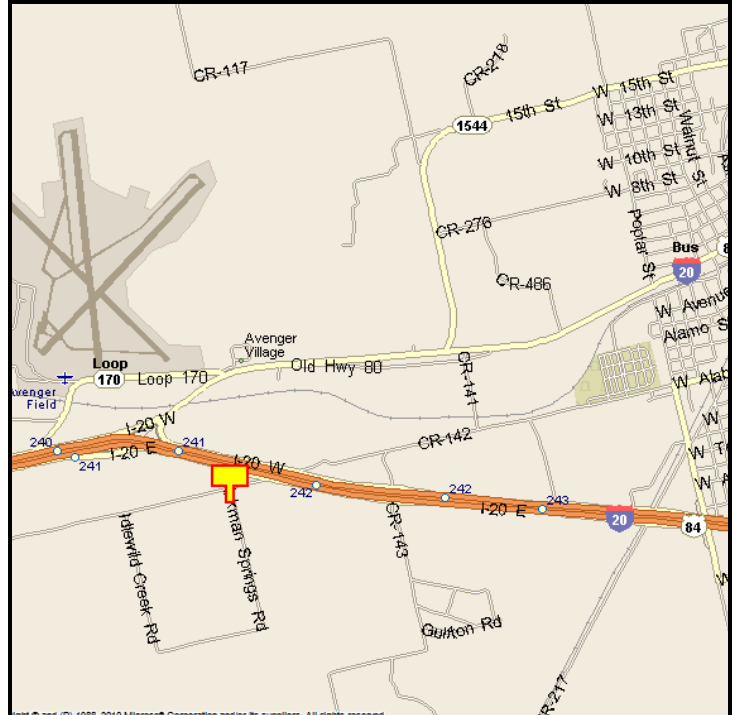

PANEL ID:

TNO-8

For More Information, Please Call

877.583.3801

E-mail - sales@lookoutdoor.biz