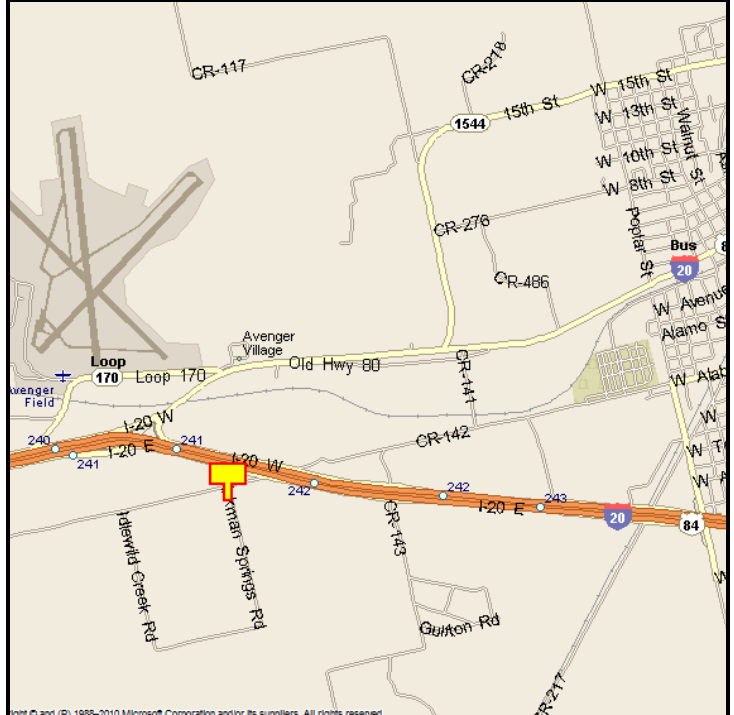

SWEETWATER, NOLAN COUNTY, TEXAS

MARKET:

A terrific "EXIT NOW" (or exit very soon) billboard for everyone doing business in the Sweetwater area. A can't miss for you who are looking for spendable dollars along I-20. Very visible.

LOCATION:

Between MP 241 and MP 242 - Sweetwater

HIGHWAY:

Interstate 20

ORIENTATION:

Side of Pavement - South
For Traffic - Eastbound

FACE:

Position - Right Read
Size - 12' H x 36' W
Illuminated - No

TERM:

12, 24 & 36 Months

GPS:

Latitude: 32.4519
Longitude: -100.4586

WEEKLY IMPRESSIONS:

155,300

PANEL ID:

TNO-8