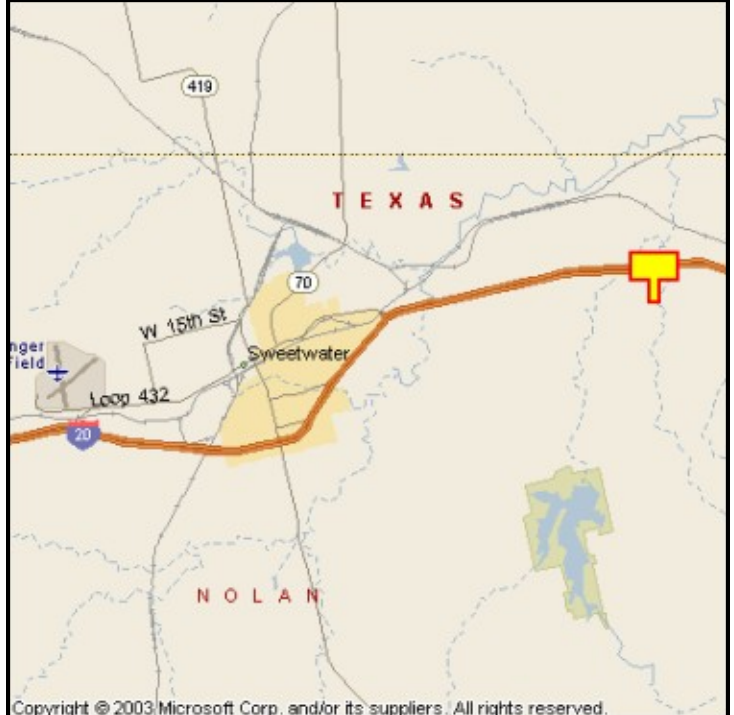

SWEETWATER, NOLAN COUNTY, TEXAS

MARKET:

Wouldn't you like to have just a piece of the business running up and down I-20? This billboard can help if you're in Sweetwater, Big Spring or even Midland/Odessa.

LOCATION:

3 miles West of Adrian Road—Sweetwater

HIGHWAY:

I-20

ORIENTATION:

Side of Pavement - South
For Traffic - Westbound

FACE:

Position - Cross Read
Size - 14' H x 40' W
Illuminated - Yes
Finish - Computer Generated Flex Vinyl

TERM:

12, 24 & 36 Months

GPS:

Latitude: 32.4950
Longitude: -100.2777

WEEKLY IMPRESSIONS:

148,600

PANEL ID:

TNO-7B