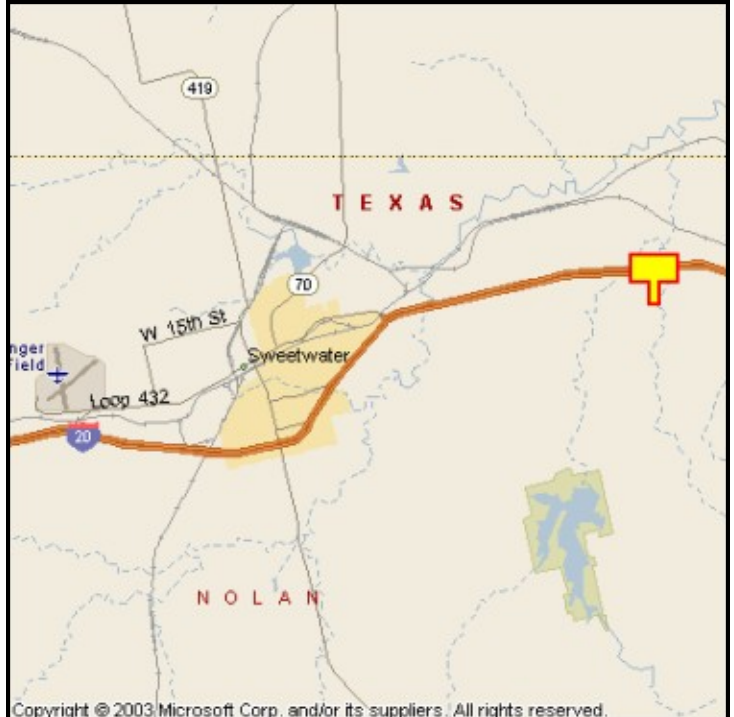

SWEETWATER, NOLAN COUNTY, TEXAS

MARKET:

Wouldn't you like to have just a piece of the business running up and down I-20? This billboard can help if you're in Sweetwater, Big Spring or even Midland/Odessa.

LOCATION:

3 miles West of Adrian Road—Sweetwater

HIGHWAY:

I-20

ORIENTATION:

Side of Pavement - South
For Traffic - Westbound

FACE:

Position - Cross Read
Size - 14' H x 40' W
Illuminated - Yes
Finish - Computer Generated Flex Vinyl

TERM:

12, 24 & 36 Months

GPS:

Latitude: 32.4950
Longitude: -100.2777

WEEKLY IMPRESSIONS:

148,600

PANEL ID:

TNO-7B