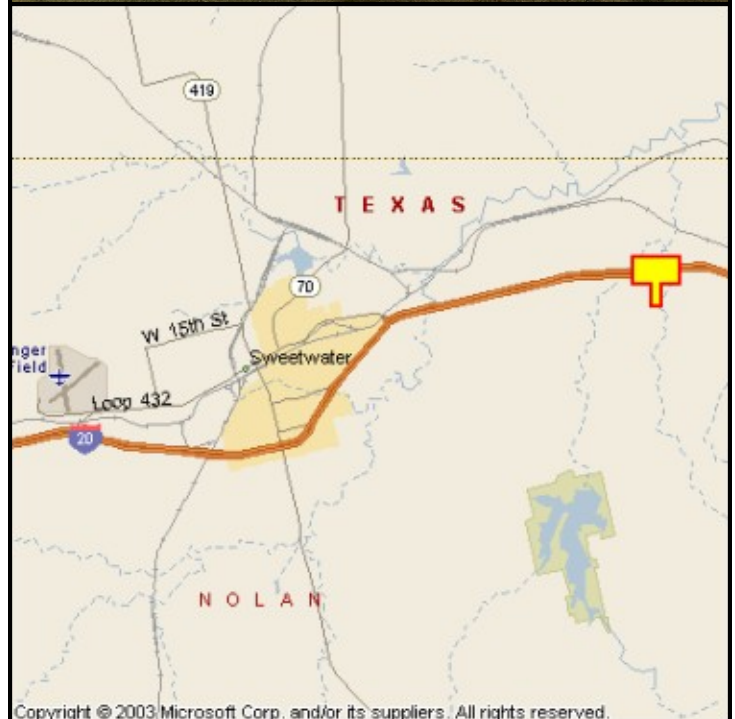

SWEETWATER, NOLAN COUNTY, TEXAS

MARKET:

Wouldn't you like to have just a piece of the business running up and down I-20? This billboard can help if you're in Sweetwater, Abilene or even Dallas/Fort Worth.

LOCATION:

3 miles West of Adrian Road—Sweetwater

HIGHWAY:

I-20

ORIENTATION:

Side of Pavement - South
For Traffic - Eastbound

FACE:

Position - Right Read
Size - 14' H x 40' W
Illuminated - Yes

TERM:

12, 24 & 36 Months

GPS:

Latitude: 32.4950
Longitude: -100.2777

WEEKLY IMPRESSIONS:

148,600

PANEL ID:

TNO-7A