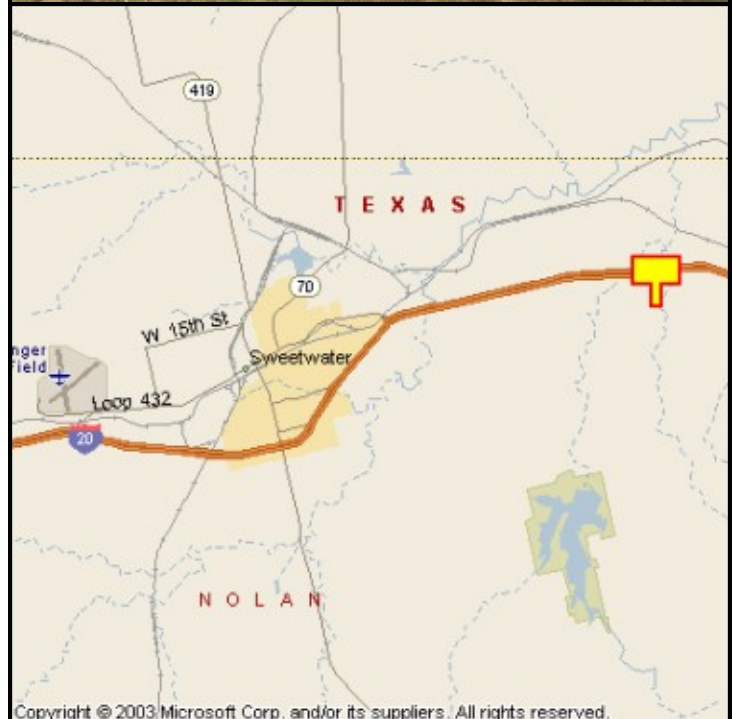

**SWEETWATER, NOLAN COUNTY, TEXAS**

**MARKET:**

Wouldn't you like to have just a piece of the business running up and down I-20? This billboard can help if you're in Sweetwater, Abilene or even Dallas/Fort Worth.

**LOCATION:**

3 miles West of Adrian Road—Sweetwater

**HIGHWAY:**

I-20

**ORIENTATION:**

Side of Pavement - South  
For Traffic - Eastbound

**FACE:**

Position - Right Read  
Size - 14' H x 40' W  
Illuminated - Yes

**TERM:**

12, 24 & 36 Months

**GPS:**

Latitude: 32.4950  
Longitude: -100.2777

**WEEKLY IMPRESSIONS:**

148,600

**PANEL ID:**

TNO-7A