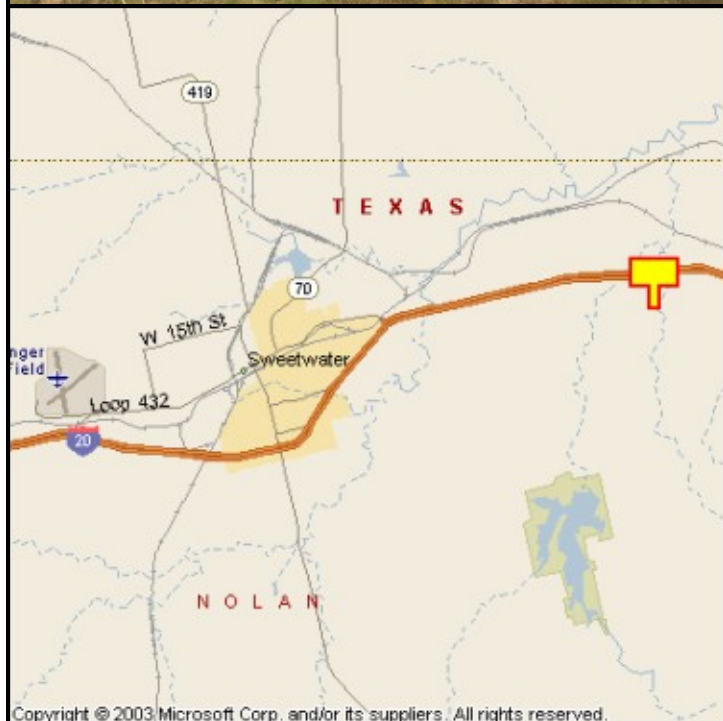

SWEETWATER, NOLAN COUNTY, TEXAS

MARKET:

Wouldn't you like to have just a piece of the business running up and down I-20? This billboard can help if you're in Sweetwater, Abilene or even Dallas/Fort Worth.

LOCATION:

3 miles West of Adrian Road—Sweetwater

HIGHWAY:

I-20

ORIENTATION:

Side of Pavement - South
For Traffic - Eastbound

FACE:

Position - Right Read
Size - 14' H x 40' W
Illuminated - Yes

TERM:

12, 24 & 36 Months

GPS:

Latitude: 32.4950
Longitude: -100.2777

WEEKLY IMPRESSIONS:

148,600

PANEL ID:

TNO-7A