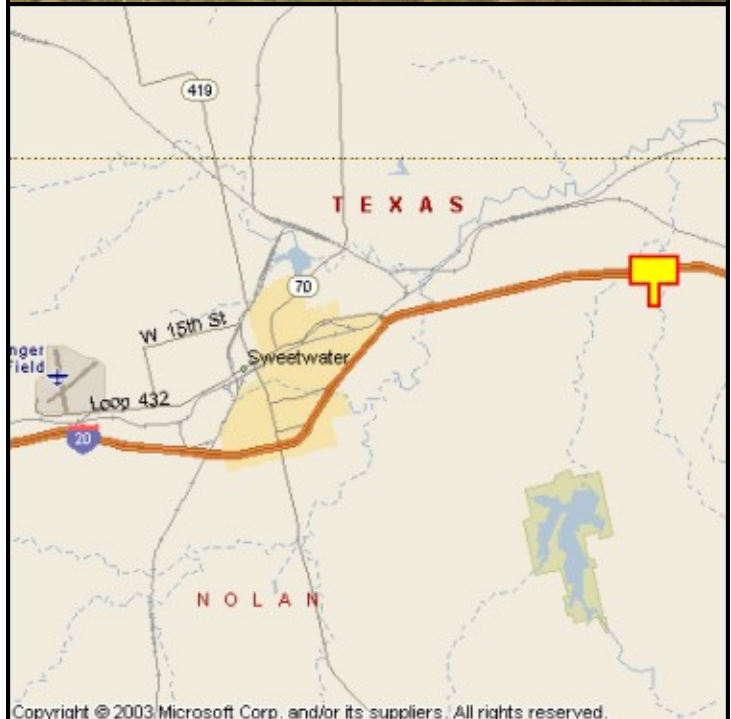

SWEETWATER, NOLAN COUNTY, TEXAS

MARKET:

Wouldn't you like to have just a piece of the business running up and down I-20? This billboard can help if you're in Sweetwater, Abilene or even Dallas/Fort Worth.

LOCATION:

3 miles West of Adrian Road—Sweetwater

HIGHWAY:

I-20

ORIENTATION:

Side of Pavement - South
For Traffic - Eastbound

FACE:

Position - Right Read
Size - 14' H x 40' W
Illuminated - Yes

TERM:

12, 24 & 36 Months

GPS:

Latitude: 32.4950
Longitude: -100.2777

WEEKLY IMPRESSIONS:

148,600

PANEL ID:

TNO-7A