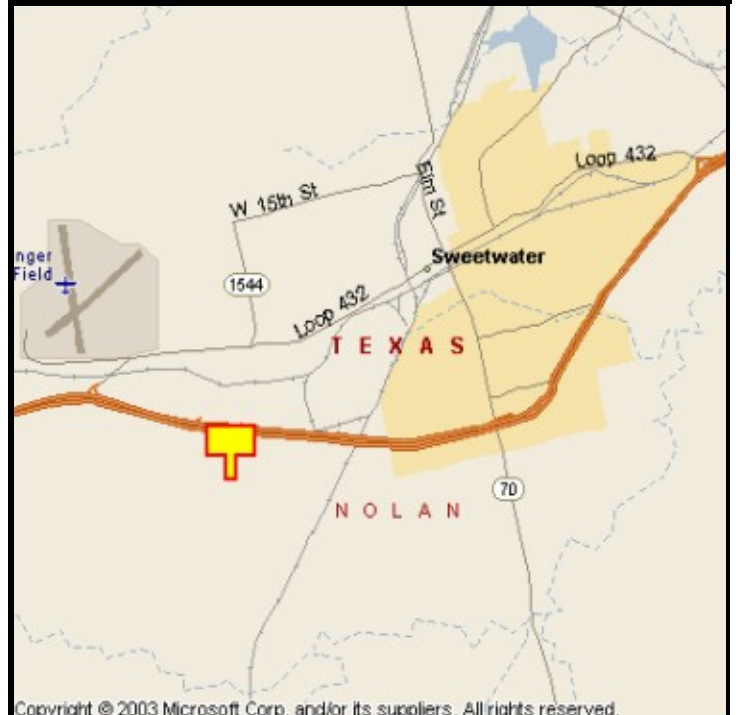

SWEETWATER, NOLAN COUNTY, TEXAS

MARKET:

A forever read along the interstate for travelers crossing Texas to encourage stops in and around Sweetwater—not to mention Midland/Odessa. Get this billboard before it's gone!

LOCATION:

0.3 miles East of Exit 242—Sweetwater

HIGHWAY:

I-20

ORIENTATION:

Side of Pavement - South
For Traffic - Westbound

FACE:

Position - Cross Read
Size - 12' H x 40' W
Illuminated - Yes

TERM:

12, 24 & 36 Months

GPS:

Latitude: 32.4489
Longitude: -100.4378

WEEKLY IMPRESSIONS:

155,300

PANEL ID:

TNO-6B