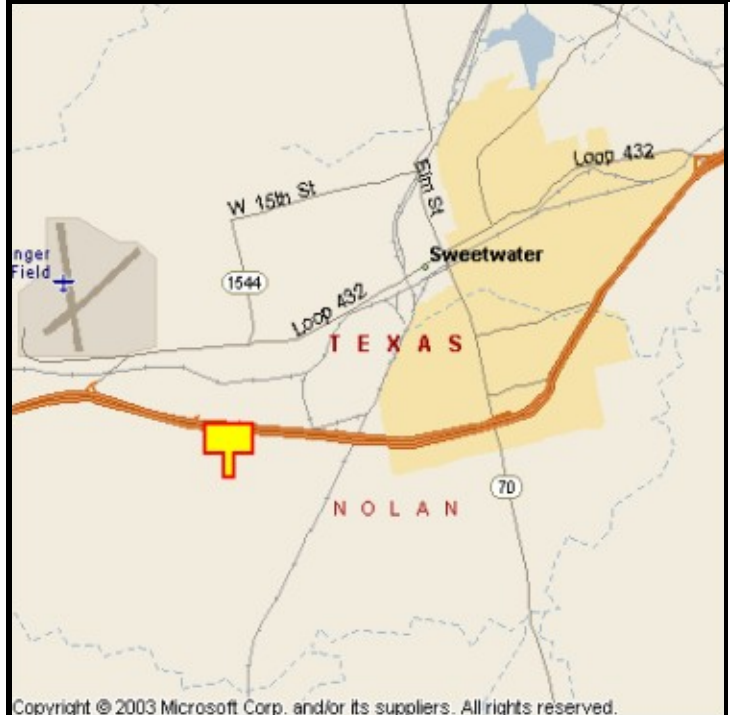

**SWEETWATER, NOLAN COUNTY, TEXAS**

**MARKET:**

A forever read along the interstate for travelers crossing Texas to encourage stops in and around Sweetwater—not to mention Midland/Odessa. Get this billboard before it's gone!

**LOCATION:**

0.3 miles East of Exit 242—Sweetwater

**HIGHWAY:**

I-20

**ORIENTATION:**

Side of Pavement - South  
For Traffic - Westbound

**FACE:**

Position - Cross Read  
Size - 12' H x 40' W  
Illuminated - Yes

**TERM:**

12, 24 & 36 Months

**GPS:**

Latitude: 32.4489  
Longitude: -100.4378

**WEEKLY IMPRESSIONS:**

155,300

**PANEL ID:**

TNO-6B