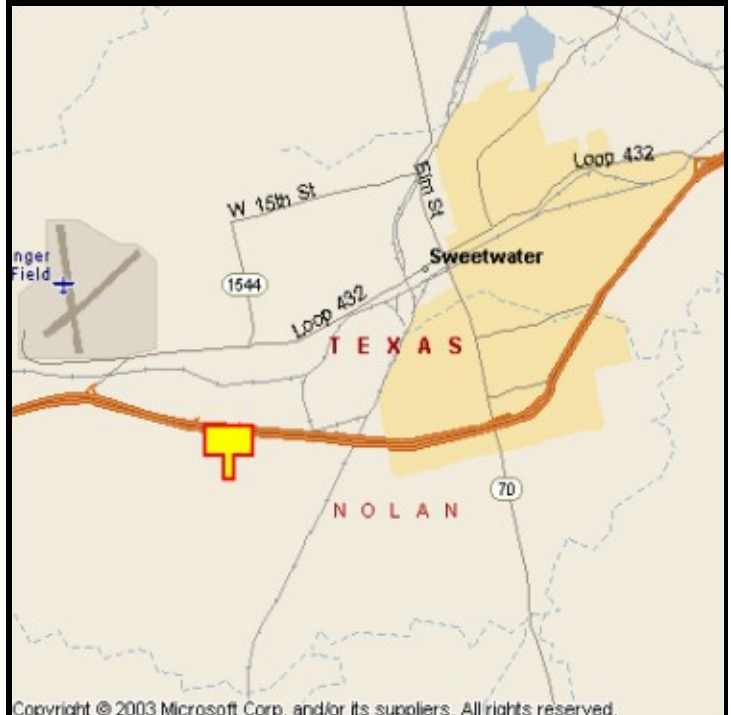

**SWEETWATER, NOLAN COUNTY, TEXAS**

**MARKET:**

A forever read along the interstate for travelers crossing Texas to encourage stops in and around Sweetwater—not to mention Abilene. Get this billboard before it's gone!

**LOCATION:**

0.3 miles East of Exit 242—Sweetwater

**HIGHWAY:**

I-20

**ORIENTATION:**

Side of Pavement - South  
For Traffic - Eastbound

**FACE:**

Position - Right Read  
Size - 12' H x 40' W  
Illuminated - Yes

**TERM:**

12, 24 & 36 Months

**GPS:**

Latitude: 32.4489  
Longitude: -100.4378

**WEEKLY IMPRESSIONS:**

155,300

**PANEL ID:**

TNO-6A