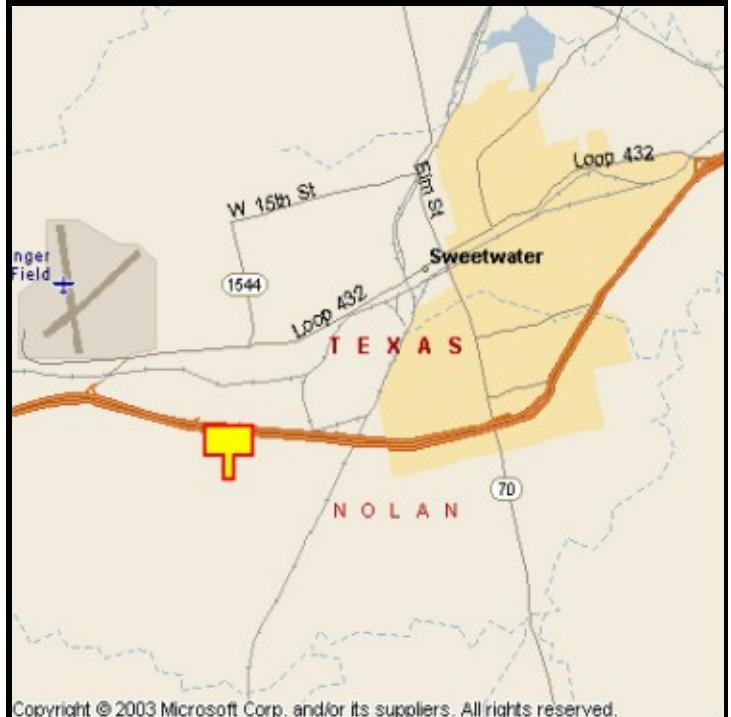

SWEETWATER, NOLAN COUNTY, TEXAS

MARKET:

A forever read along the interstate for travelers crossing Texas to encourage stops in and around Sweetwater—not to mention Abilene. Get this billboard before it's gone!

LOCATION:

0.3 miles East of Exit 242—Sweetwater

HIGHWAY:

I-20

ORIENTATION:

Side of Pavement - South
For Traffic - Eastbound

FACE:

Position - Right Read
Size - 12' H x 40' W
Illuminated - Yes

TERM:

12, 24 & 36 Months

GPS:

Latitude: 32.4489
Longitude: -100.4378

WEEKLY IMPRESSIONS:

155,300

PANEL ID:

TNO-6A