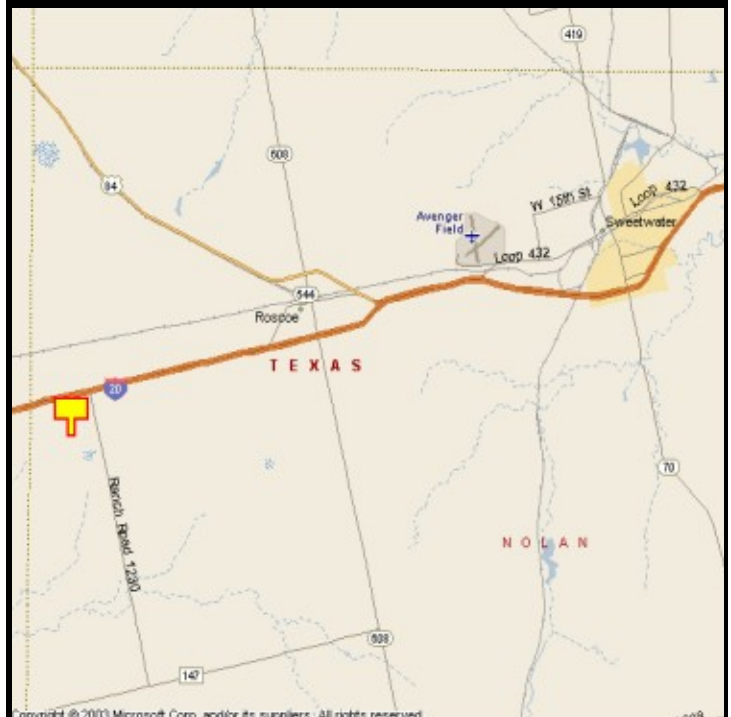

SWEETWATER, NOLAN COUNTY, TEXAS

MARKET:

You won't find more pop for the money on I-20 than this highly visible billboard for travelers heading to Abilene and beyond.

LOCATION:

0.2 miles West of FM 1230—Sweetwater

HIGHWAY:

I-20

ORIENTATION:

Side of Pavement - South
For Traffic - Eastbound

FACE:

Position - Right Read
Size - 12' H x 8' W
Illuminated - No

TERM:

12, 24 & 36 Months

GPS:

Latitude: 32.4157
Longitude: -100.6320

WEEKLY IMPRESSIONS:

107,800

PANEL ID:

TNO-3

For More Information, Please Call

877.583.3801