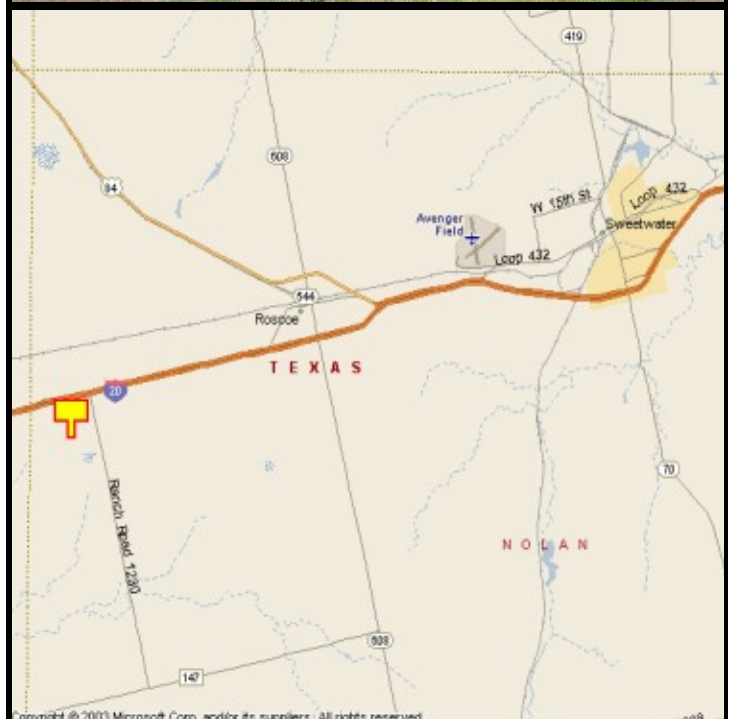

SWEETWATER, NOLAN COUNTY, TEXAS

MARKET:

You won't find more pop for the money on I-20 than this highly visible billboard for travelers heading to Abilene and beyond.

LOCATION:

0.2 miles West of FM 1230—Sweetwater

HIGHWAY:

I-20

ORIENTATION:

Side of Pavement - South
For Traffic - Eastbound

FACE:

Position - Right Read
Size - 12' H x 8' W
Illuminated - No

TERM:

12, 24 & 36 Months

GPS:

Latitude: 32.4157
Longitude: -100.6320

WEEKLY IMPRESSIONS:

107,800

PANEL ID:

TNO-3

For More Information, Please Call

877.583.3801