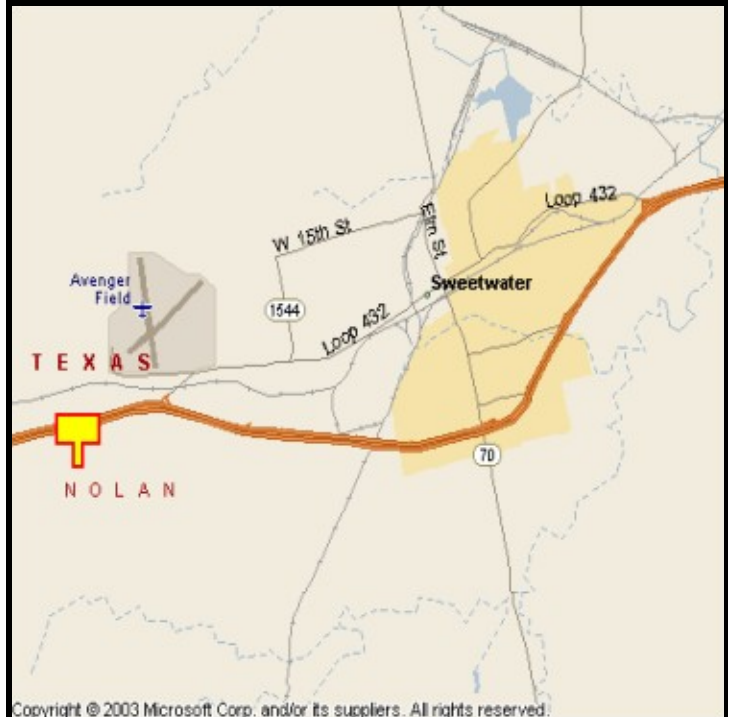

SWEETWATER, NOLAN COUNTY, TEXAS

MARKET:

If you want big interstate exposure without paying big interstate rates of \$1,000 or more, you will find it in this billboard!

LOCATION:

0.3 miles West of Exit 240—Sweetwater

HIGHWAY:

I-20

ORIENTATION:

Side of Pavement - South
For Traffic - Eastbound

FACE:

Position - Right Read
Size - 14' H x 32' W
Illuminated - No

TERM:

12, 24 & 36 Months

GPS:

Latitude: 32.4504
Longitude: -100.4815

WEEKLY IMPRESSIONS:

155,300

PANEL ID:

TNO-2

For More Information, Please Call
877.583.3801

E-mail - sales@lookoutdoor.biz