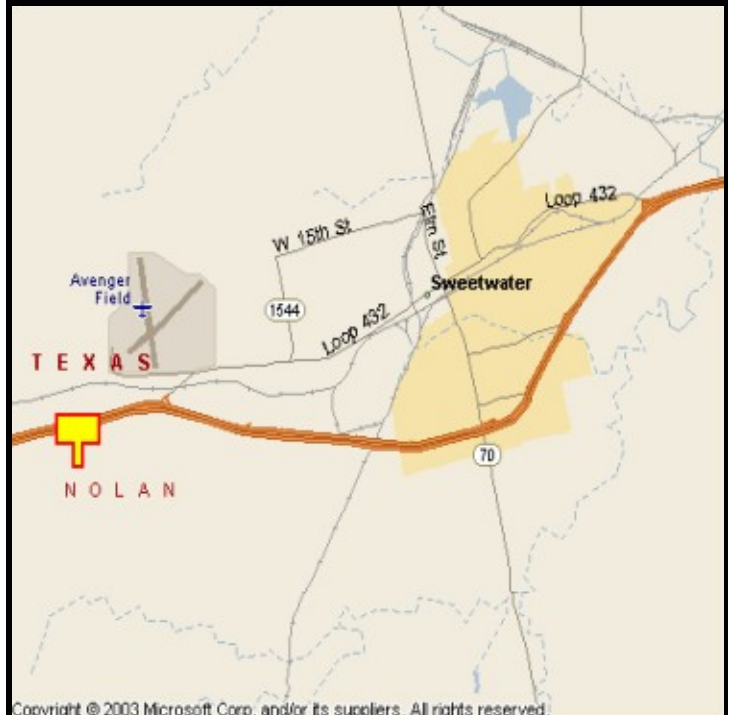

SWEETWATER, NOLAN COUNTY, TEXAS

MARKET:

If you want big interstate exposure without paying big interstate rates of \$1,000 or more, you will find it in this billboard!

LOCATION:

0.3 miles West of Exit 240—Sweetwater

HIGHWAY:

I-20

ORIENTATION:

Side of Pavement - South
For Traffic - Eastbound

FACE:

Position - Right Read
Size - 14' H x 32' W
Illuminated - No

TERM:

12, 24 & 36 Months

GPS:

Latitude: 32.4504
Longitude: -100.4815

WEEKLY IMPRESSIONS:

155,300

PANEL ID:

TNO-2

For More Information, Please Call

877.583.3801