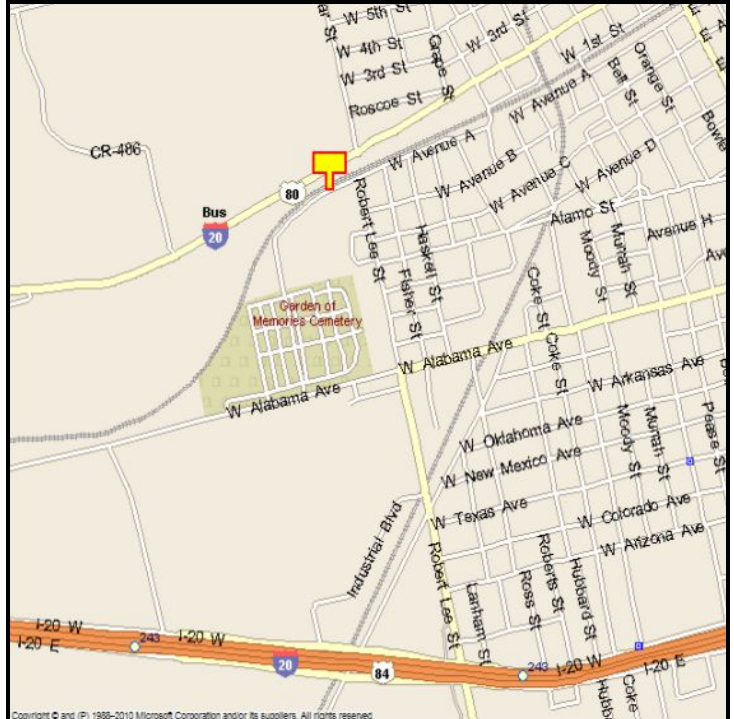

SWEETWATER, NOLAN COUNTY, TEXAS

MARKET:

A new monopole billboard completed in 2013 for westbound traffic from the heart of Sweetwater along Business Loop I-20. Lighted for 24-hour exposure!

LOCATION:

400' West of Poplar St - Sweetwater

HIGHWAY:

Bus Loop I-20

ORIENTATION:

Side of Pavement - South
For Traffic - Westbound

FACE:

Position - Cross Read
Size - 10' H x 24' W
Illuminated - Yes

TERM:

12, 24 & 36 Months

GPS:

Latitude: 32.4641
Longitude: -100.4211

WEEKLY IMPRESSIONS:

25,700

PANEL ID:

TNO-11B

For More Information, Please Call

877.583.3801