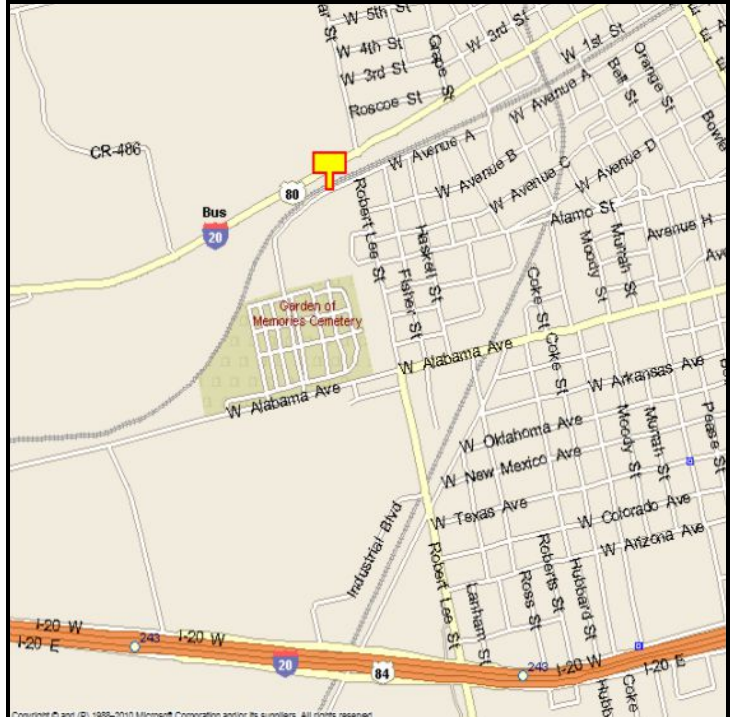

SWEETWATER, NOLAN COUNTY, TEXAS

MARKET:

A new monopole billboard completed in 2013 for eastbound traffic headed toward the heart of Sweetwater along Business Loop I-20. Lighted for 24-hour exposure!

LOCATION:

400' West of Poplar St - Sweetwater

HIGHWAY:

Bus Loop I-20

ORIENTATION:

Side of Pavement - South
For Traffic - Eastbound

FACE:

Position - Right Read
Size - 10' H x 24' W
Illuminated - Yes

TERM:

12, 24 & 36 Months

GPS:

Latitude: 32.4641
Longitude: -100.4211

WEEKLY IMPRESSIONS:

25,700

PANEL ID:

TNO-11A

For More Information, Please Call