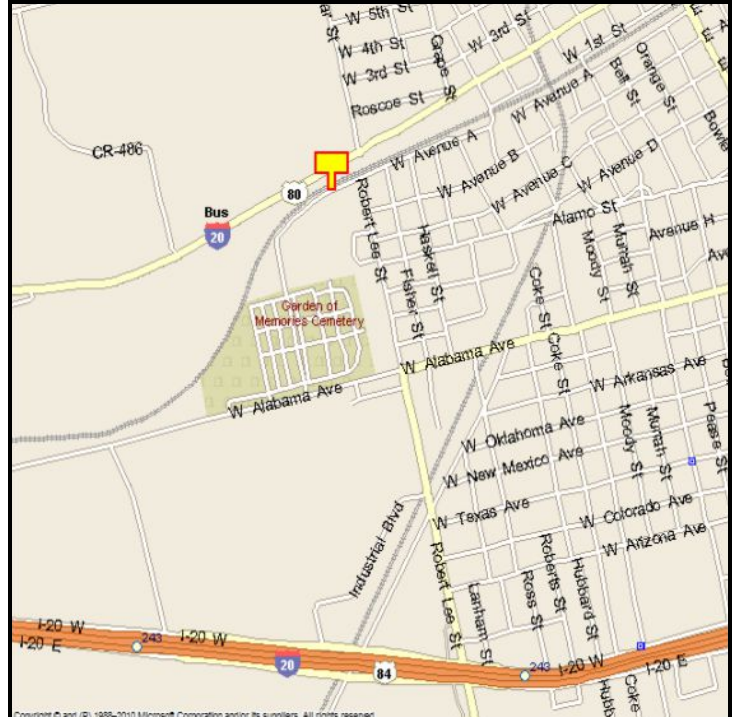

SWEETWATER, NOLAN COUNTY, TEXAS

MARKET:

A new monopole billboard completed in 2013 for eastbound traffic headed toward the heart of Sweetwater along Business Loop I-20. Lighted for 24-hour exposure!

LOCATION:

400' West of Poplar St - Sweetwater

HIGHWAY:

Bus Loop I-20

ORIENTATION:

Side of Pavement - South
For Traffic - Eastbound

FACE:

Position - Right Read
Size - 10' H x 24' W
Illuminated - Yes

TERM:

12, 24 & 36 Months

GPS:

Latitude: 32.4641
Longitude: -100.4211

WEEKLY IMPRESSIONS:

25,700

PANEL ID:

TNO-11A

For More Information, Please Call