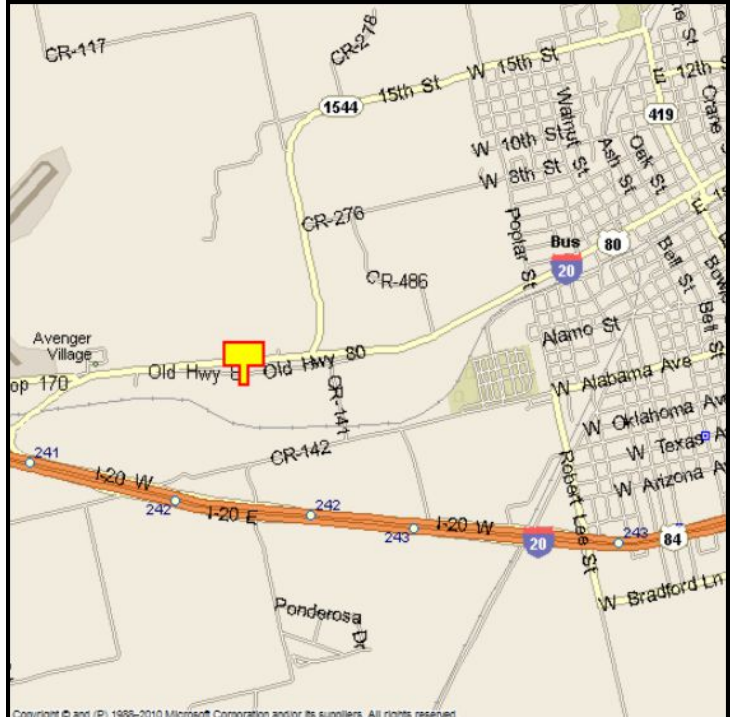

SWEETWATER, NOLAN COUNTY, TEXAS

MARKET:

This new monopole billboard was completed in 2013 for westbound traffic along Business Loop I-20. This billboard provides a long and unobstructed read that is sure to get noticed.

LOCATION:

0.3 mile West of FM 1544 - Sweetwater

HIGHWAY:

Bus Loop I-20

ORIENTATION:

Side of Pavement - South
For Traffic - Westbound

FACE:

Position - Cross Read
Size - 10' H x 24' W
Illuminated - No

TERM:

12, 24 & 36 Months

GPS:

Latitude: 32.4595
Longitude: -100.4428

WEEKLY IMPRESSIONS:

22,500

PANEL ID:

TNO-10B