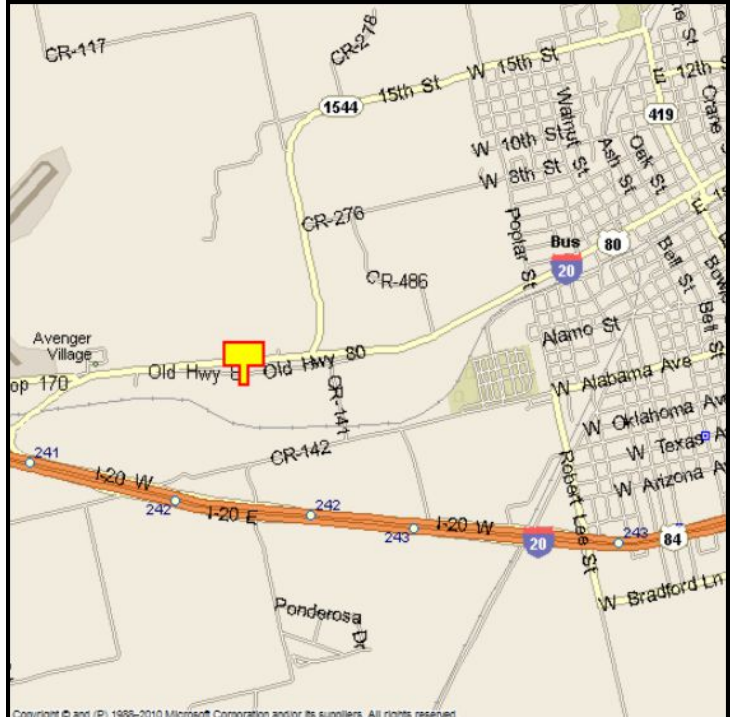

### LOCATION:

0.3 mile West of FM 1544 - Sweetwater

### HIGHWAY:

Bus Loop I-20

### ORIENTATION:

Side of Pavement - South  
For Traffic - Westbound

### GPS:

Latitude: 32.4595  
Longitude: -100.4428