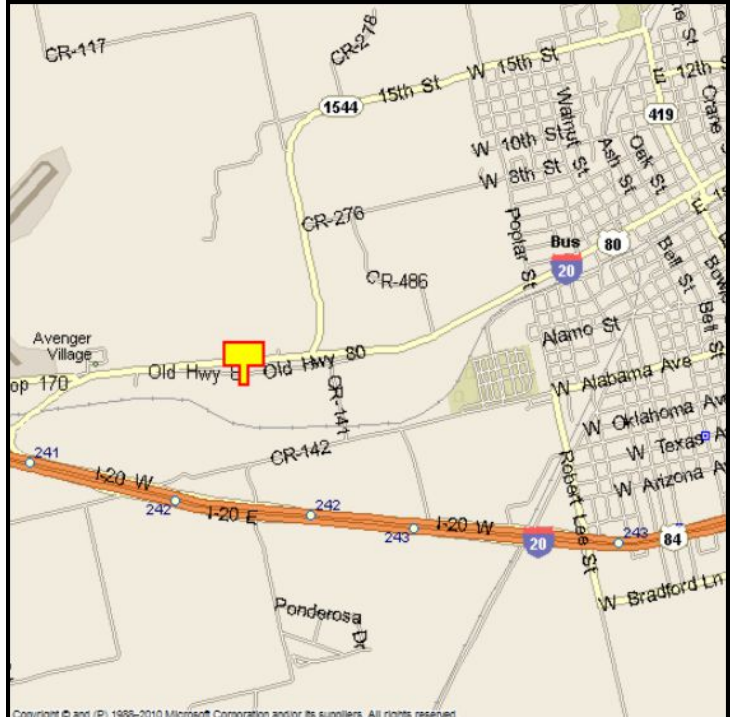

PANEL ID:

TNO-10A

For More Information, Please Call
877.583.3801

E-mail - sales@lookoutdoor.biz