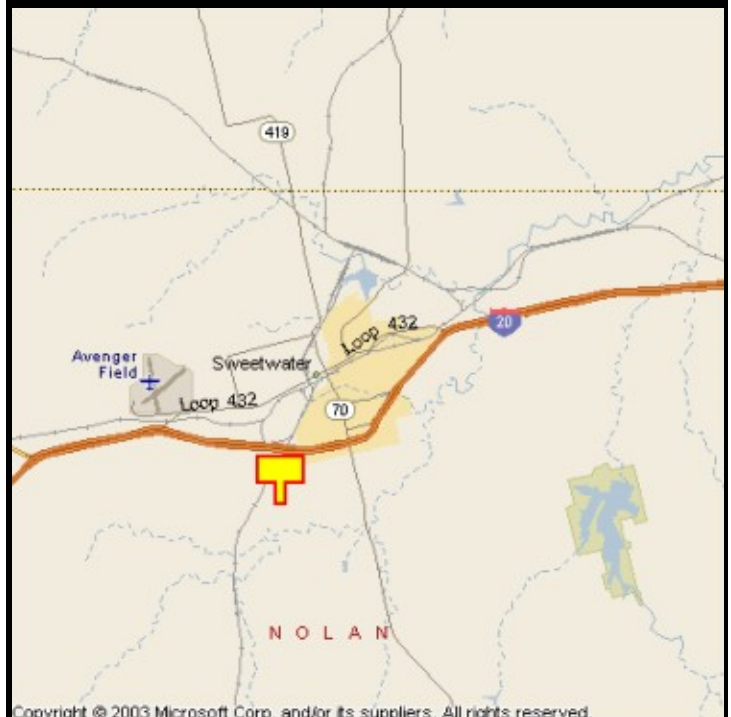

SWEETWATER, NOLAN COUNTY, TEXAS

MARKET:

A huge, 480 square foot billboard that is sure to get the attention of interstate travelers as they pass through Sweetwater.

LOCATION:

0.8 miles West of JCT 70—Sweetwater

HIGHWAY:

I-20

ORIENTATION:

Side of Pavement - South
For Traffic - Eastbound

FACE:

Position - Right Read
Size - 12' H x 40' W
Illuminated - Yes

TERM:

12, 24 & 36 Months

GPS:

Latitude: 32.4473
Longitude: -100.4161

WEEKLY IMPRESSIONS:

155,300

PANEL ID:

TNO-1

For More Information, Please Call

877.583.3801