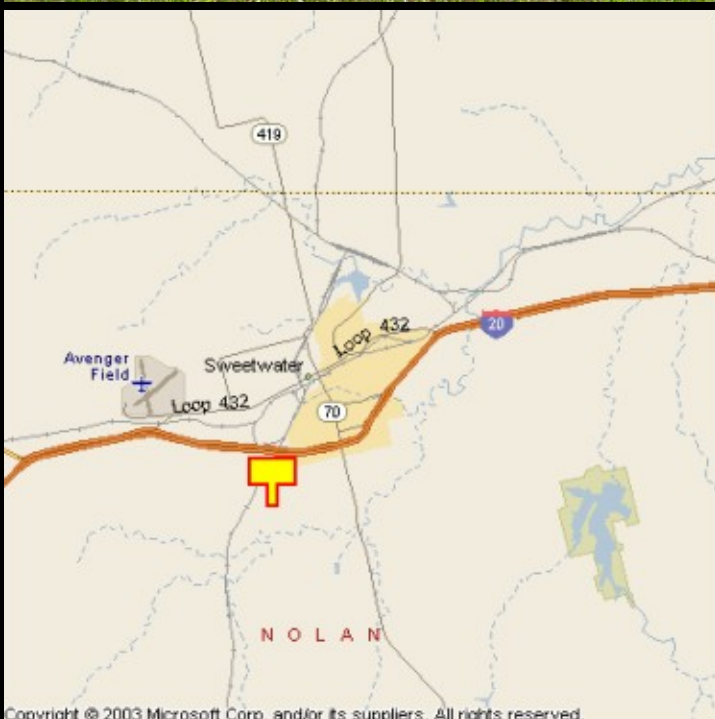

**SWEETWATER, NOLAN COUNTY, TEXAS**

**MARKET:**

A huge, 480 square foot billboard that is sure to get the attention of interstate travelers as they pass through Sweetwater.

**LOCATION:**

0.8 miles West of JCT 70—Sweetwater

**HIGHWAY:**

I-20

**ORIENTATION:**

Side of Pavement - South  
For Traffic - Eastbound

**FACE:**

Position - Right Read  
Size - 12' H x 40' W  
Illuminated - Yes

**TERM:**

12, 24 & 36 Months

**GPS:**

Latitude: 32.4473  
Longitude: -100.4161

**WEEKLY IMPRESSIONS:**

155,300

**PANEL ID:**

TNO-1

For More Information, Please Call  
877.583.3801

E-mail - [sales@lookoutdoor.biz](mailto:sales@lookoutdoor.biz)