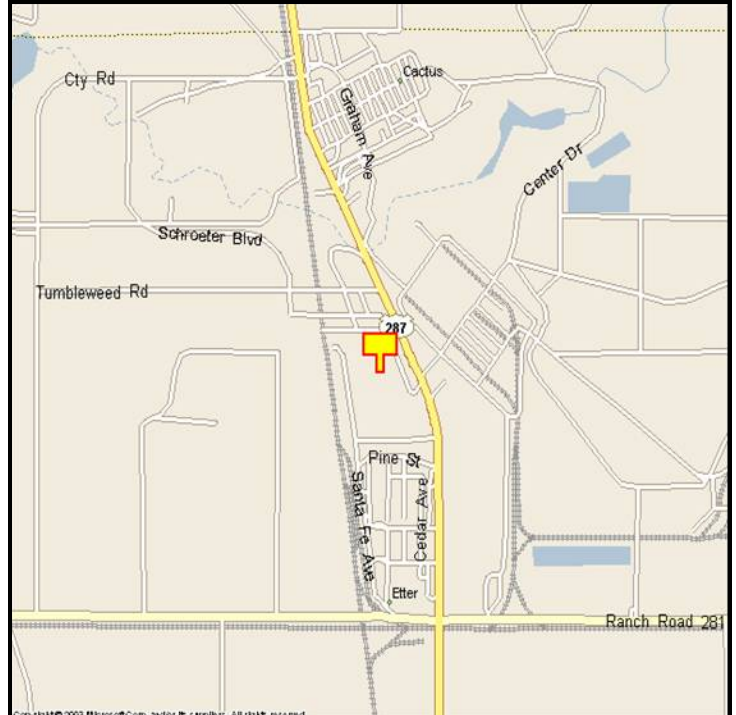

CACTUS, MOORE COUNTY, TEXAS

MARKET:

A new, all-steel billboard for northbound traffic on US 287 to Oklahoma, Colorado and Kansas, tremendous traffic counts and huge big truck traffic and meat packing plant worker traffic.

LOCATION:

1 mile North of JCT 281 - Cactus

HIGHWAY:

287

ORIENTATION:

Side of Pavement - West
For Traffic - Northbound

FACE:

Position - Cross Read
Size - 10' H x 32' W
Illuminated - Yes

TERM:

12, 24 & 36 Months

GPS:

Latitude: 36.0450
Longitude: -102.0034

WEEKLY IMPRESSIONS:

76,200

PANEL ID:

TMO-9C (Top)
TMO-9D (Bottom)