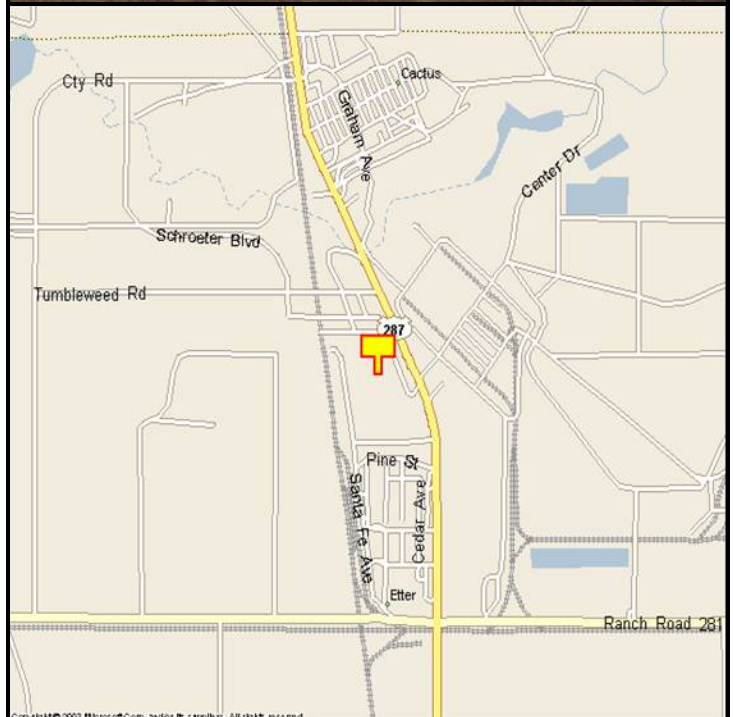

CACTUS, MOORE COUNTY, TEXAS

MARKET:

A new, all-steel billboard for southbound traffic on US 287 into Dumas, tremendous traffic counts and huge big truck traffic and meat packing plant worker traffic.

LOCATION:

1 mile North of JCT 281 - Cactus

HIGHWAY:

287

ORIENTATION:

Side of Pavement - West
For Traffic - Southbound

FACE:

Position - Right Read
Size - 10' H x 32' W
Illuminated - Yes

TERM:

12, 24 & 36 Months

GPS:

Latitude: 36.0450
Longitude: -102.0034

WEEKLY IMPRESSIONS:

76,200

PANEL ID:

TMO-9A (Top)
TMO-9B (Bottom)

For More Information, Please Call
877.583.3801