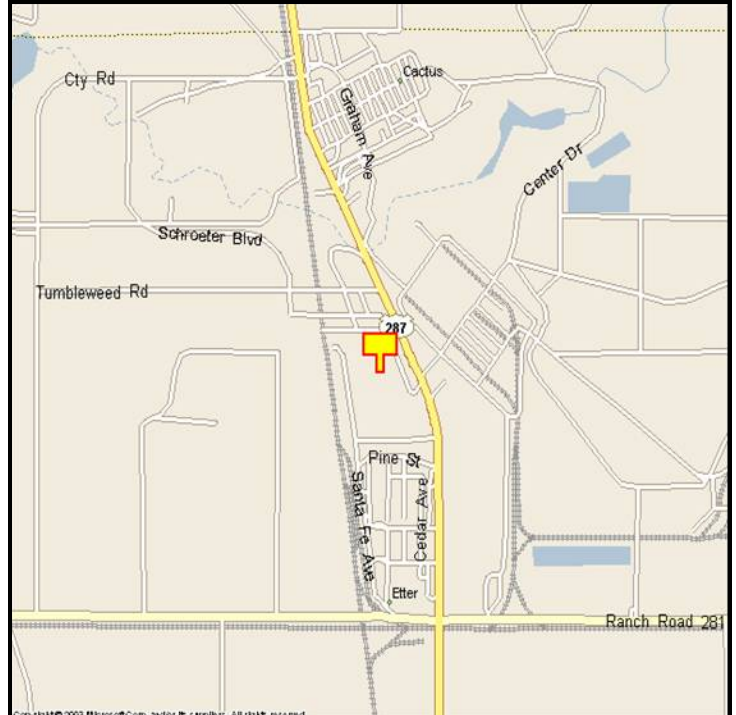

PANEL ID:

TMO-9A (Top)
TMO-9B (Bottom)

For More Information, Please Call

877.583.3801

E-mail - sales@lookoutdoor.biz