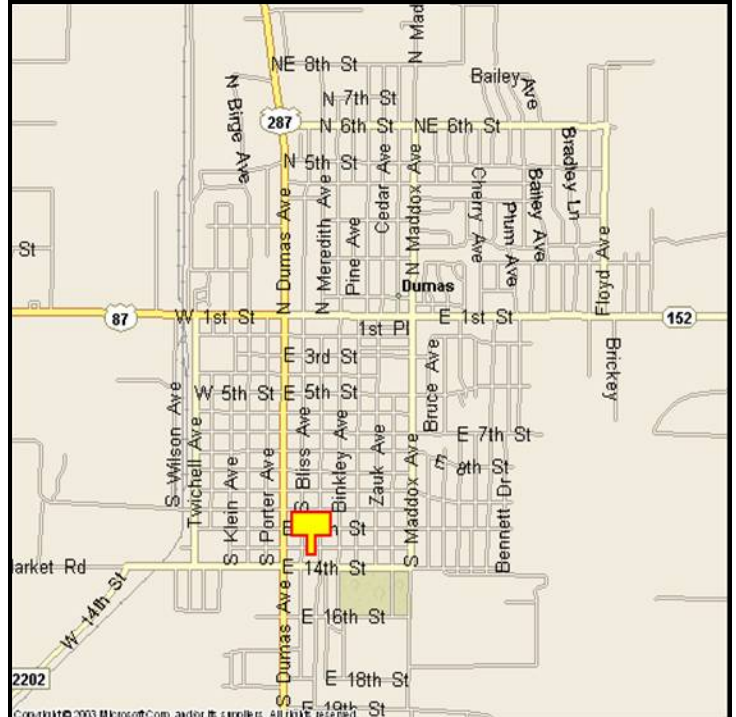

**DUMAS, MOORE COUNTY, TEXAS**

**MARKET:**

A 150 sq. ft. billboard located very near the pavement and slow moving, northbound US 287 traffic. Great for US 287, US 87 and local Dumas traffic.

**LOCATION:**

@ 13th Street - Dumas

**HIGHWAY:**

287

**ORIENTATION:**

Side of Pavement - East  
For Traffic - Southbound

**FACE:**

Position - Cross Read  
Size - 10' H x 15' W  
Illuminated - No

**TERM:**

12, 24 & 36 Months

**GPS:**

Latitude: 35.8517  
Longitude: -101.9731

**WEEKLY IMPRESSIONS:**

126,200

**PANEL ID:**

TMO-5B

For More Information, Please Call