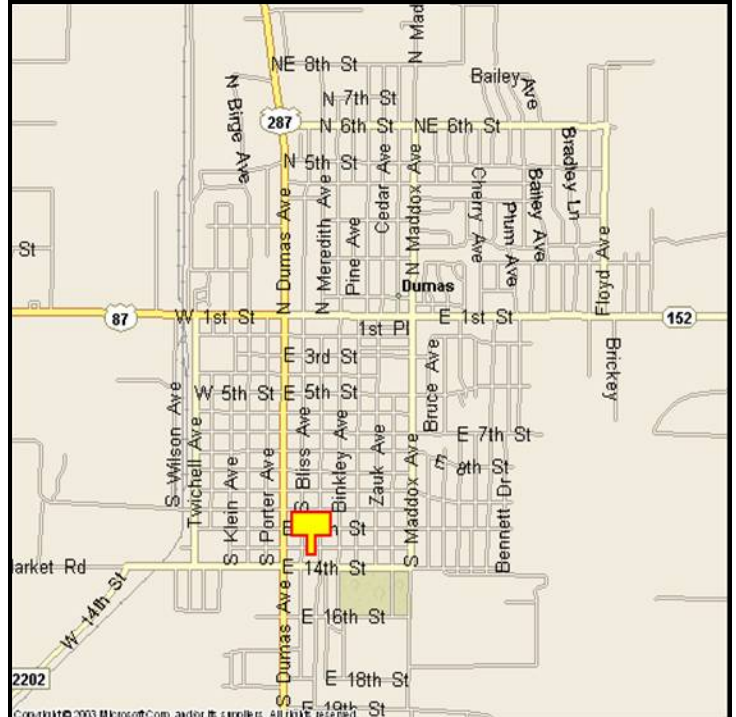

DUMAS, MOORE COUNTY, TEXAS

MARKET:

A 150 sq. ft. billboard located very near the pavement and slow moving, northbound US 287 traffic. Great for US 287, US 87 and local Dumas traffic.

LOCATION:

@ 13th Street - Dumas

HIGHWAY:

287

ORIENTATION:

Side of Pavement - East
For Traffic - Southbound

FACE:

Position - Cross Read
Size - 10' H x 15' W
Illuminated - No

TERM:

12, 24 & 36 Months

GPS:

Latitude: 35.8517
Longitude: -101.9731

WEEKLY IMPRESSIONS:

126,200

PANEL ID:

TMO-5B

For More Information, Please Call

877.583.3801